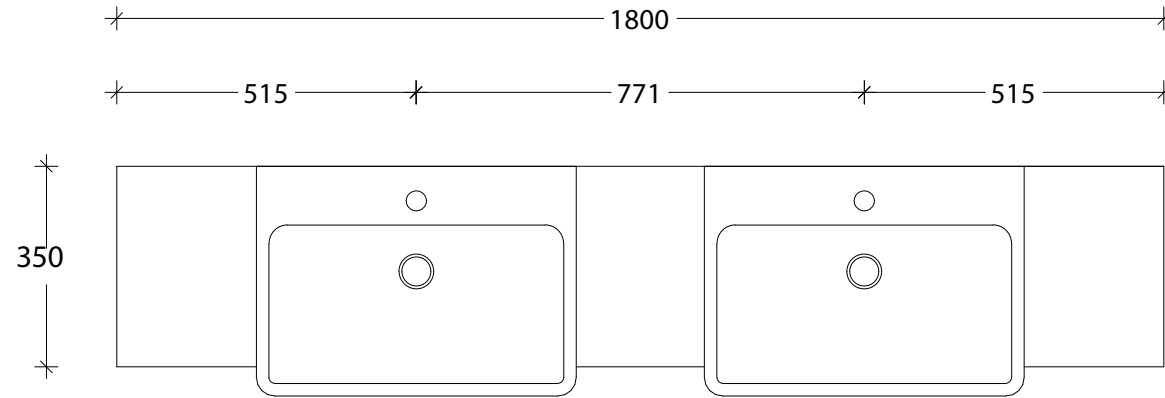

|                |               |
|----------------|---------------|
| NAME:          | EMSRSL1800WHD |
| SIZE:          | 1800          |
| WK/WH:         | WALL HUNG     |
| CONFIGURATION: | DOUBLE BOWL   |

PLEASE NOTE: Do not perform any plumbing rough in prior to taking delivery of your vanity, as all measurements are nominal and are subject to change. Measure exact locations from your vanity once it is on site.