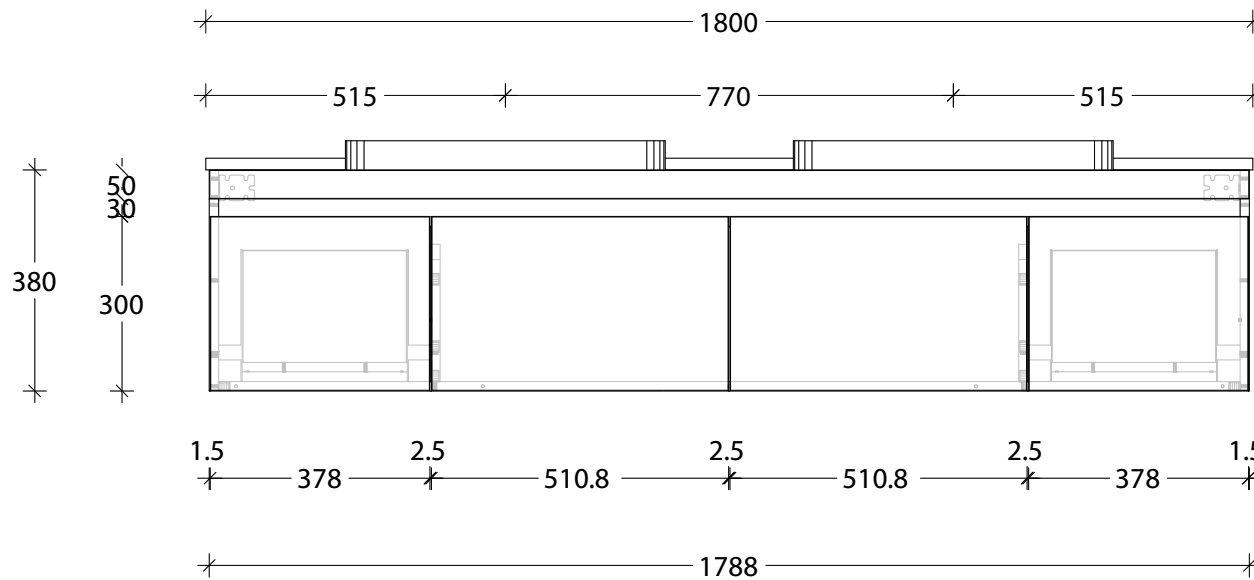

|                |               |
|----------------|---------------|
| NAME:          | EMSRSL1800WHD |
| SIZE:          | 1800          |
| WK/WH:         | WALL HUNG     |
| CONFIGURATION: | DOUBLE BOWL   |

PLEASE NOTE: Do not perform any plumbing rough in prior to taking delivery of your vanity, as all measurements are nominal and are subject to change. Measure exact locations from your vanity once it is on site.