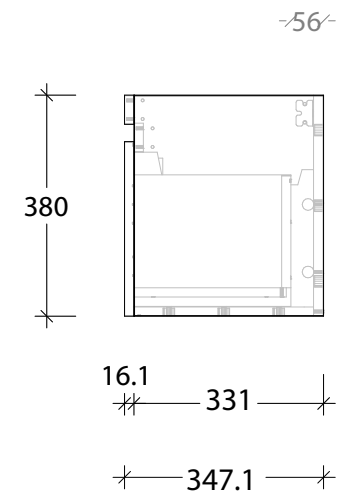

|                |               |
|----------------|---------------|
| NAME:          | EMSRSL1800WHD |
| SIZE:          | 1800          |
| WK/WH:         | WALL HUNG     |
| CONFIGURATION: | DOUBLE BOWL   |

PLEASE NOTE: Do not perform any plumbing rough in prior to taking delivery of your vanity, as all measurements are nominal and are subject to change. Measure exact locations from your vanity once it is on site.