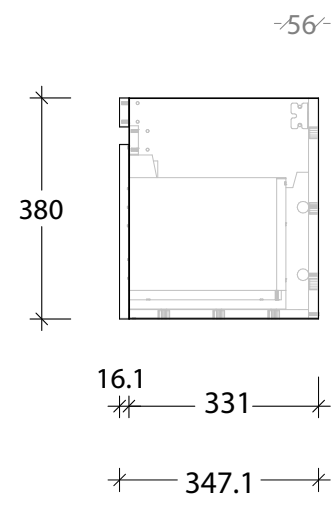

NAME:	EMSRSL1800WHC
SIZE:	1800
WK/WH:	WALL HUNG
CONFIGURATION:	CENTRE BOWL

PLEASE NOTE: Do not perform any plumbing rough in prior to taking delivery of your vanity, as all measurements are nominal and are subject to change. Measure exact locations from your vanity once it is on site.