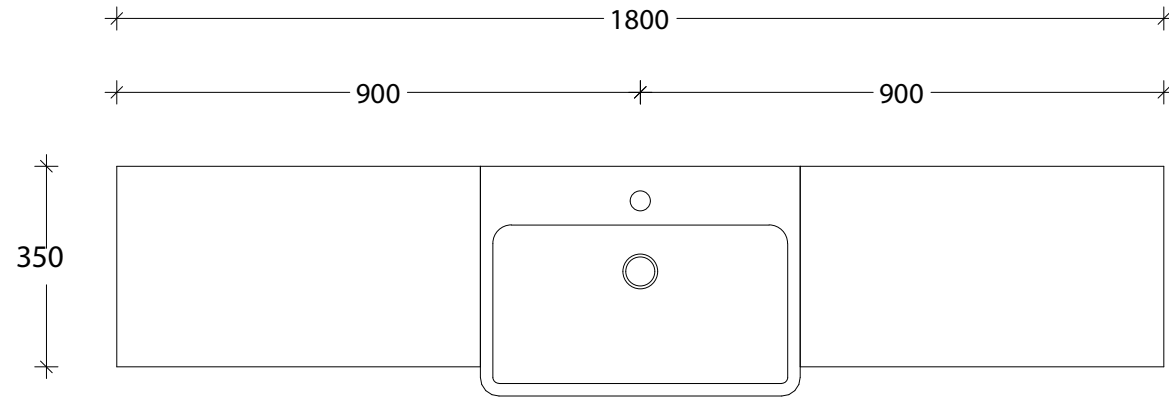

NAME:	EMSRSL1800WHC
SIZE:	1800
WK/WH:	WALL HUNG
CONFIGURATION:	CENTRE BOWL

PLEASE NOTE: Do not perform any plumbing rough in prior to taking delivery of your vanity, as all measurements are nominal and are subject to change. Measure exact locations from your vanity once it is on site.