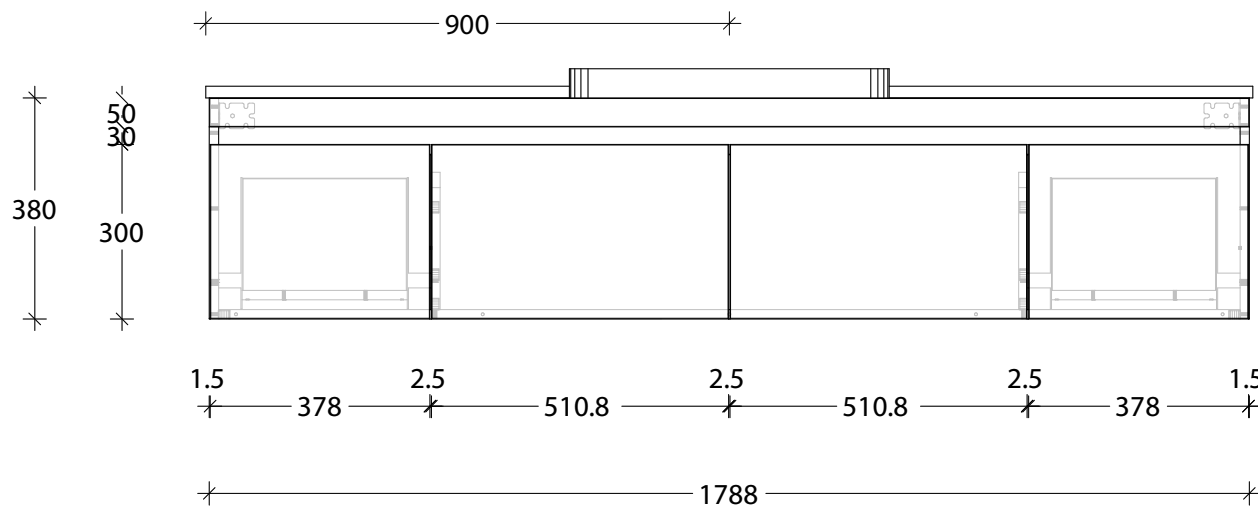

NAME:	EMSRSL1800WHC
SIZE:	1800
WK/WH:	WALL HUNG
CONFIGURATION:	CENTRE BOWL

PLEASE NOTE: Do not perform any plumbing rough in prior to taking delivery of your vanity, as all measurements are nominal and are subject to change. Measure exact locations from your vanity once it is on site.