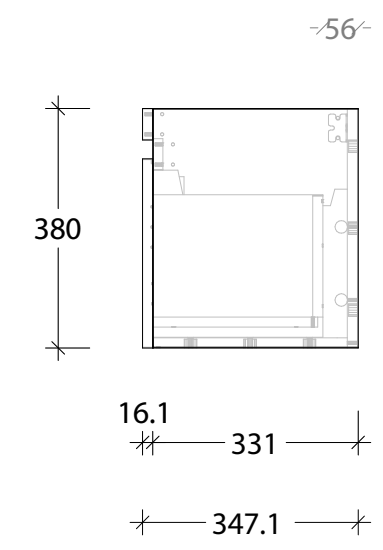

NAME:	EMSRSL1500WHD
SIZE:	1500
WK/WH:	WALL HUNG
CONFIGURATION:	DOUBLE BOWL

PLEASE NOTE: Do not perform any plumbing rough in prior to taking delivery of your vanity, as all measurements are nominal and are subject to change. Measure exact locations from your vanity once it is on site.