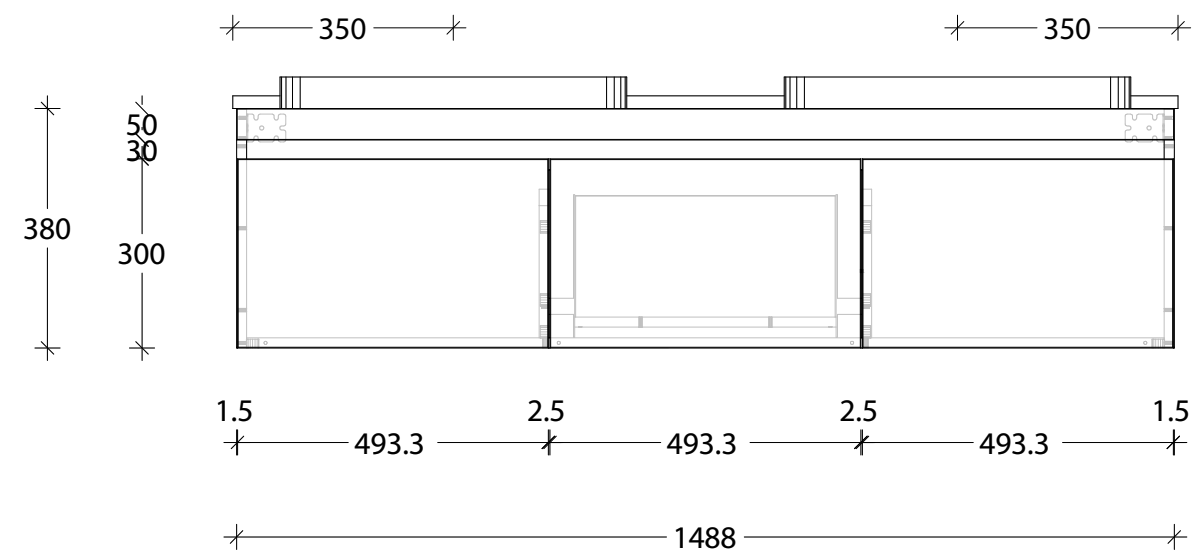

NAME:	EMSRSL1500WHD
SIZE:	1500
WK/WH:	WALL HUNG
CONFIGURATION:	DOUBLE BOWL

PLEASE NOTE: Do not perform any plumbing rough in prior to taking delivery of your vanity, as all measurements are nominal and are subject to change. Measure exact locations from your vanity once it is on site.