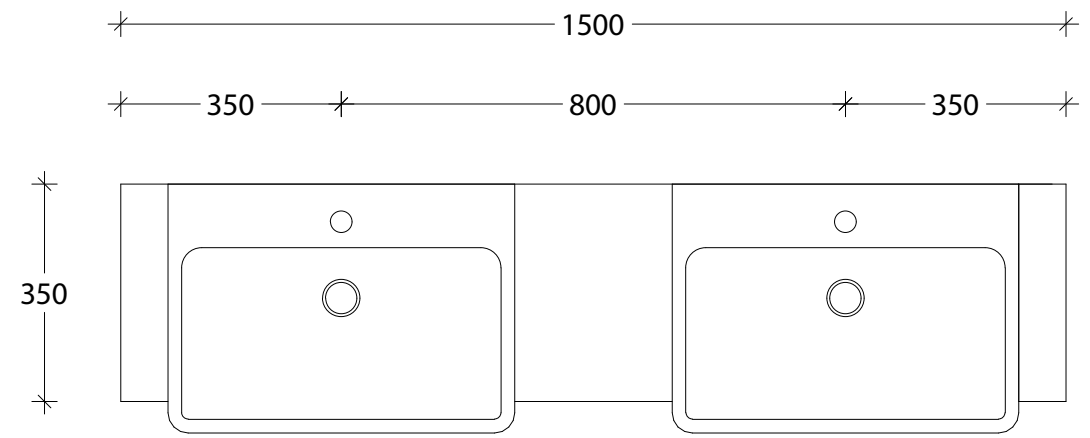

NAME:	EMSRSL1500WHD
SIZE:	1500
WK/WH:	WALL HUNG
CONFIGURATION:	DOUBLE BOWL

PLEASE NOTE: Do not perform any plumbing rough in prior to taking delivery of your vanity, as all measurements are nominal and are subject to change. Measure exact locations from your vanity once it is on site.