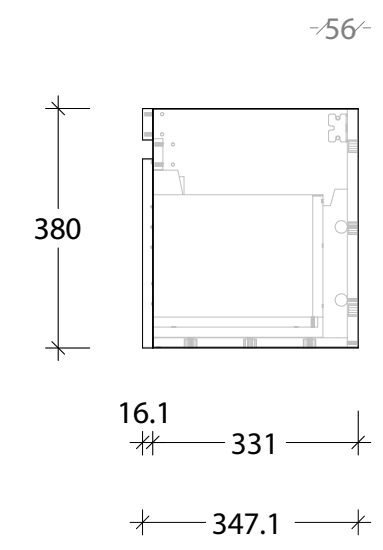

NAME:	EMSRSL1500WHC
SIZE:	1500
WK/WH:	WALL HUNG
CONFIGURATION:	CENTRE BOWL

PLEASE NOTE: Do not perform any plumbing rough in prior to taking delivery of your vanity, as all measurements are nominal and are subject to change. Measure exact locations from your vanity once it is on site.