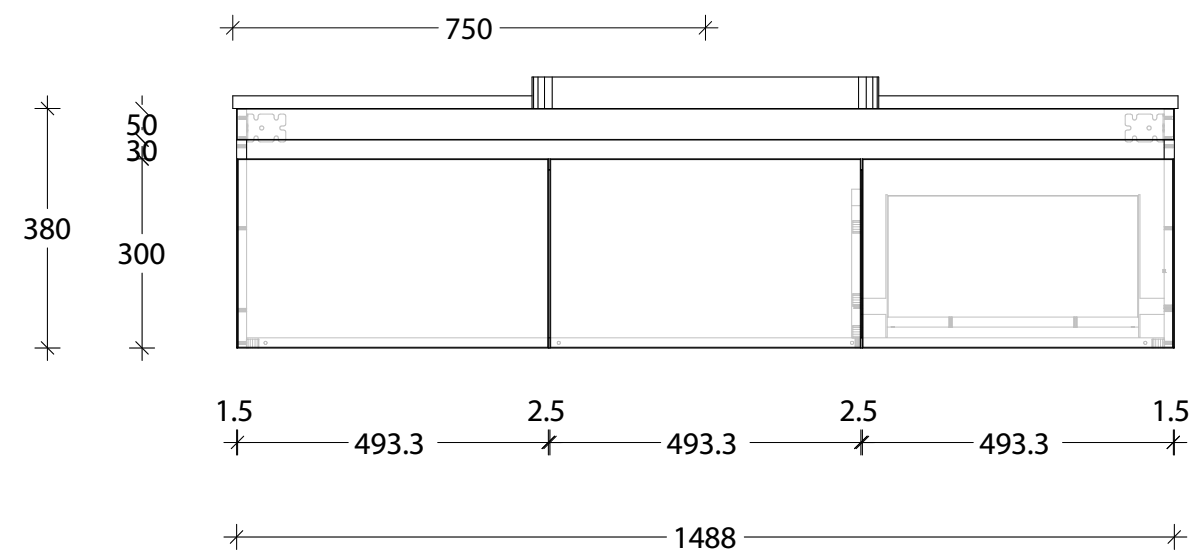

NAME:	EMSRSL1500WHC
SIZE:	1500
WK/WH:	WALL HUNG
CONFIGURATION:	CENTRE BOWL

PLEASE NOTE: Do not perform any plumbing rough in prior to taking delivery of your vanity, as all measurements are nominal and are subject to change. Measure exact locations from your vanity once it is on site.