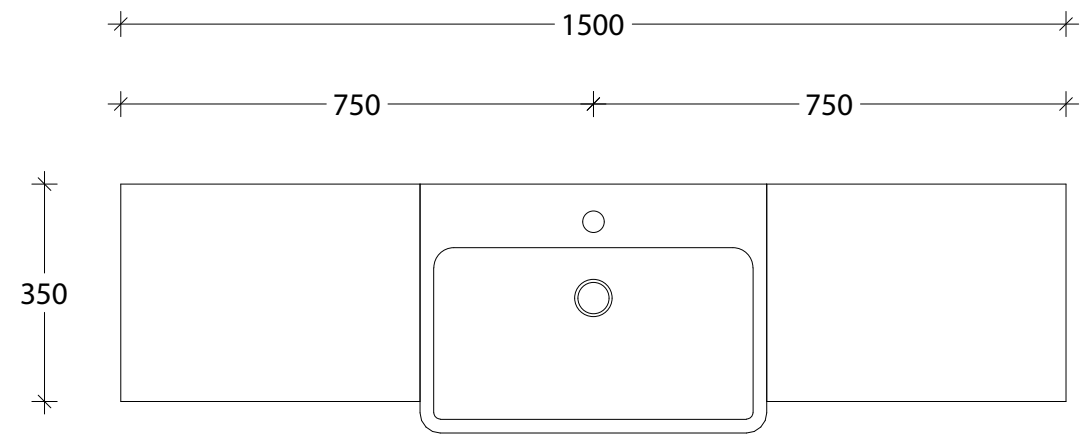

NAME:	EMSRSL1500WHC
SIZE:	1500
WK/WH:	WALL HUNG
CONFIGURATION:	CENTRE BOWL

PLEASE NOTE: Do not perform any plumbing rough in prior to taking delivery of your vanity, as all measurements are nominal and are subject to change. Measure exact locations from your vanity once it is on site.