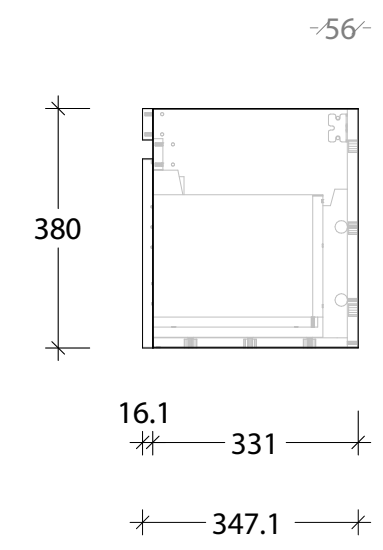

NAME:	EMSRSL1200WHL
SIZE:	1200
WK/WH:	WALL HUNG
CONFIGURATION:	LEFT BOWL

PLEASE NOTE: Do not perform any plumbing rough in prior to taking delivery of your vanity, as all measurements are nominal and are subject to change. Measure exact locations from your vanity once it is on site.