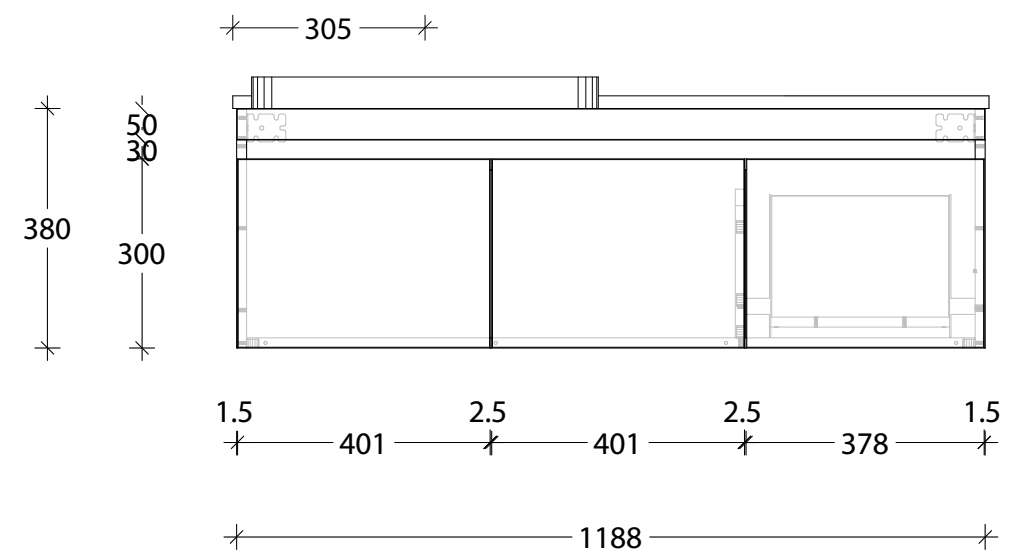

NAME:	EMSRSL1200WHL
SIZE:	1200
WK/WH:	WALL HUNG
CONFIGURATION:	LEFT BOWL

PLEASE NOTE: Do not perform any plumbing rough in prior to taking delivery of your vanity, as all measurements are nominal and are subject to change. Measure exact locations from your vanity once it is on site.