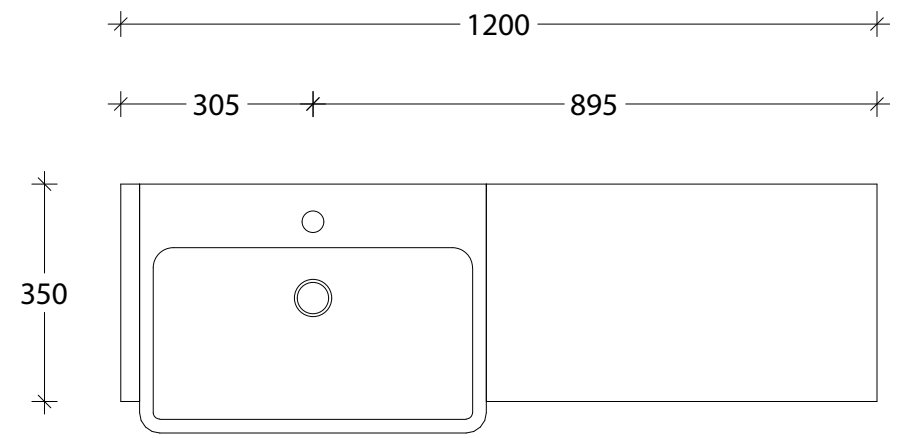

NAME:	EMSRSL1200WHL
SIZE:	1200
WK/WH:	WALL HUNG
CONFIGURATION:	LEFT BOWL

PLEASE NOTE: Do not perform any plumbing rough in prior to taking delivery of your vanity, as all measurements are nominal and are subject to change. Measure exact locations from your vanity once it is on site.