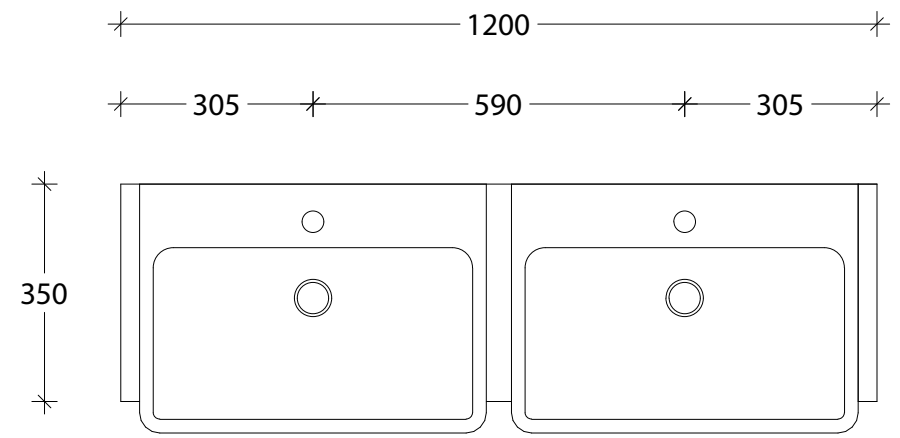

NAME:	EMSRSL1200WHD
SIZE:	1200
WK/WH:	WALL HUNG
CONFIGURATION:	DOUBLE BOWL

PLEASE NOTE: Do not perform any plumbing rough in prior to taking delivery of your vanity, as all measurements are nominal and are subject to change. Measure exact locations from your vanity once it is on site.