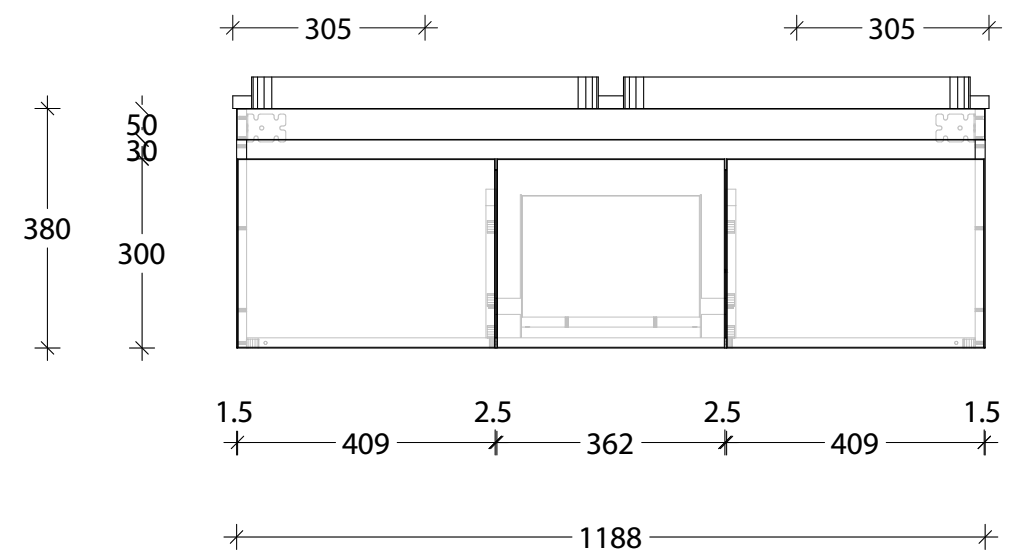

NAME:	EMSRSL1200WHD
SIZE:	1200
WK/WH:	WALL HUNG
CONFIGURATION:	DOUBLE BOWL

PLEASE NOTE: Do not perform any plumbing rough in prior to taking delivery of your vanity, as all measurements are nominal and are subject to change. Measure exact locations from your vanity once it is on site.