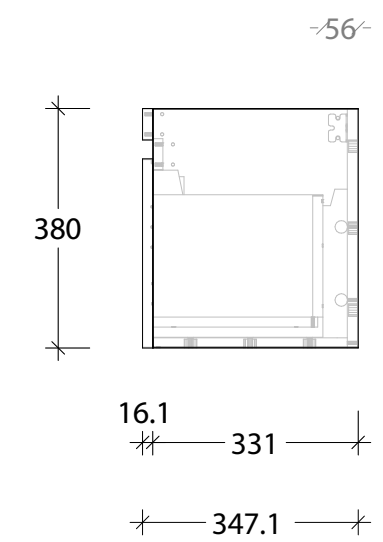

NAME:	EMSRSL1200WHD
SIZE:	1200
WK/WH:	WALL HUNG
CONFIGURATION:	DOUBLE BOWL

PLEASE NOTE: Do not perform any plumbing rough in prior to taking delivery of your vanity, as all measurements are nominal and are subject to change. Measure exact locations from your vanity once it is on site.