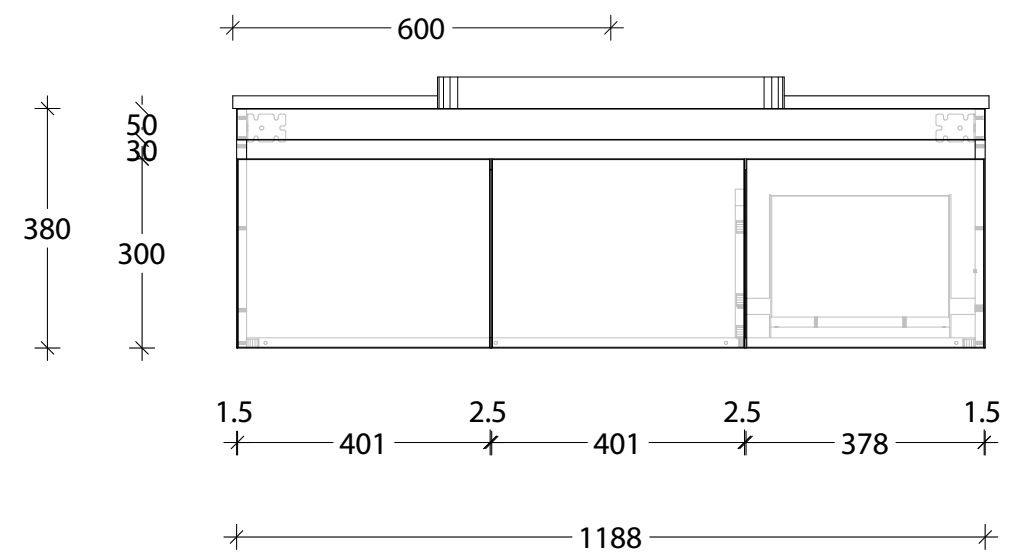

NAME:	EMSRSL1200WHC
SIZE:	1200
WK/WH:	WALL HUNG
CONFIGURATION:	CENTRE BOWL

PLEASE NOTE: Do not perform any plumbing rough in prior to taking delivery of your vanity, as all measurements are nominal and are subject to change. Measure exact locations from your vanity once it is on site.