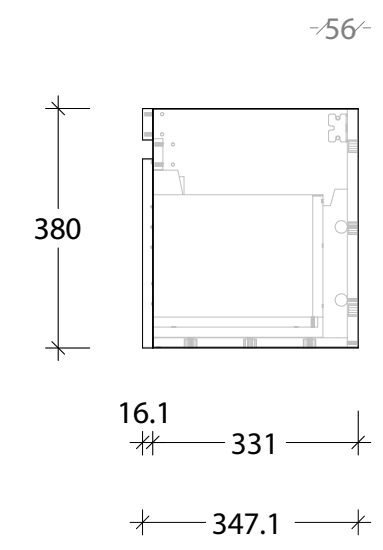

NAME:	EMSRSL1200WHC
SIZE:	1200
WK/WH:	WALL HUNG
CONFIGURATION:	CENTRE BOWL

PLEASE NOTE: Do not perform any plumbing rough in prior to taking delivery of your vanity, as all measurements are nominal and are subject to change. Measure exact locations from your vanity once it is on site.