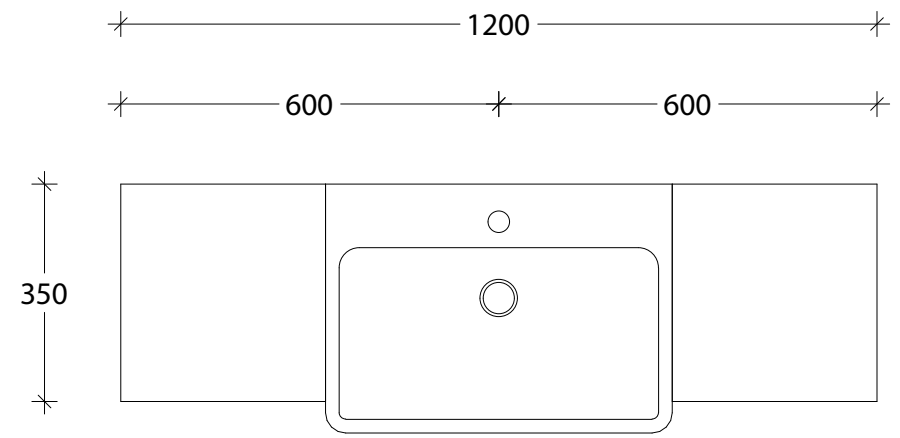

NAME:	EMSRSL1200WHC
SIZE:	1200
WK/WH:	WALL HUNG
CONFIGURATION:	CENTRE BOWL

PLEASE NOTE: Do not perform any plumbing rough in prior to taking delivery of your vanity, as all measurements are nominal and are subject to change. Measure exact locations from your vanity once it is on site.