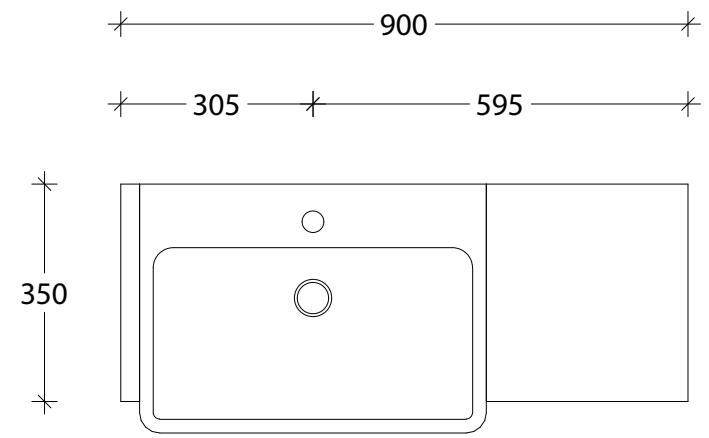

NAME:	EMSRSL0900WHL
SIZE:	900
WK/WH:	WALL HUNG
CONFIGURATION:	LEFT BOWL

PLEASE NOTE: Do not perform any plumbing rough in prior to taking delivery of your vanity, as all measurements are nominal and are subject to change. Measure exact locations from your vanity once it is on site.