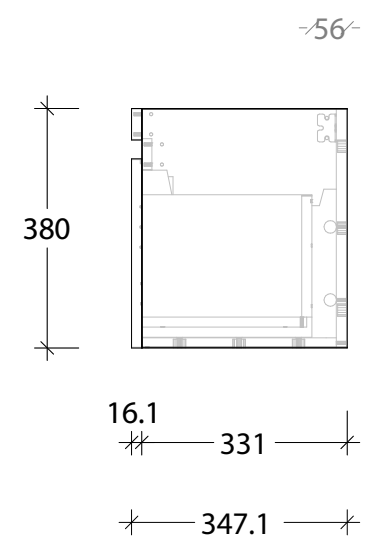

NAME:	EMSRSL0900WHL
SIZE:	900
WK/WH:	WALL HUNG
CONFIGURATION:	LEFT BOWL

PLEASE NOTE: Do not perform any plumbing rough in prior to taking delivery of your vanity, as all measurements are nominal and are subject to change. Measure exact locations from your vanity once it is on site.