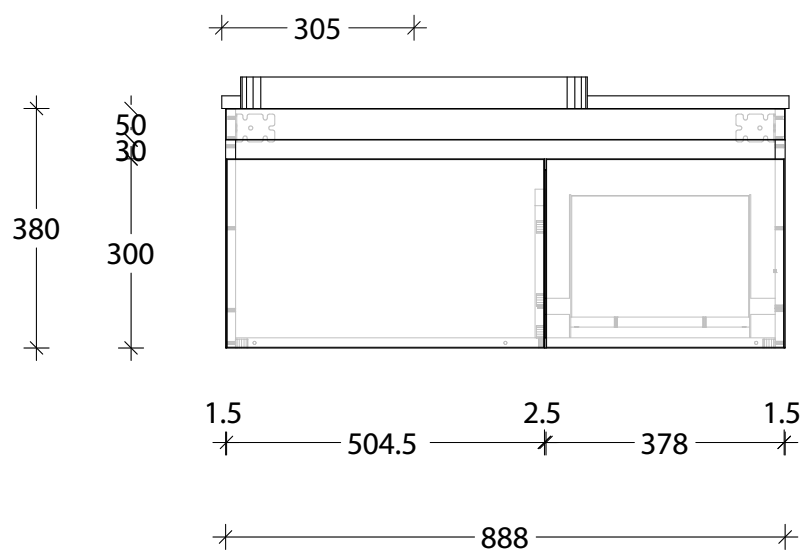

NAME:	EMSRSL0900WHL
SIZE:	900
WK/WH:	WALL HUNG
CONFIGURATION:	LEFT BOWL

PLEASE NOTE: Do not perform any plumbing rough in prior to taking delivery of your vanity, as all measurements are nominal and are subject to change. Measure exact locations from your vanity once it is on site.