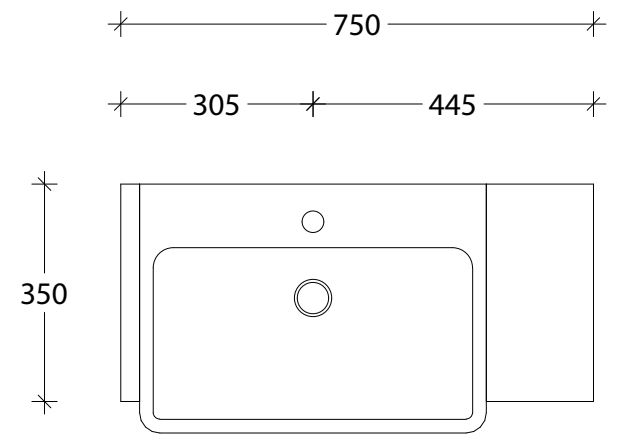

NAME:	EMSRSL0750WHL
SIZE:	750
WK/WH:	WALL HUNG
CONFIGURATION:	LEFT BOWL

PLEASE NOTE: Do not perform any plumbing rough in prior to taking delivery of your vanity, as all measurements are nominal and are subject to change. Measure exact locations from your vanity once it is on site.