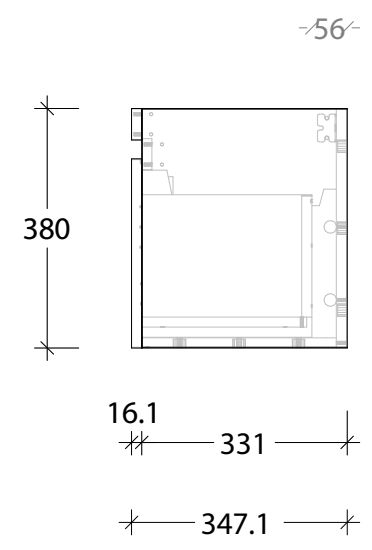

NAME:	EMSRSL0750WHL
SIZE:	750
WK/WH:	WALL HUNG
CONFIGURATION:	LEFT BOWL

PLEASE NOTE: Do not perform any plumbing rough in prior to taking delivery of your vanity, as all measurements are nominal and are subject to change. Measure exact locations from your vanity once it is on site.