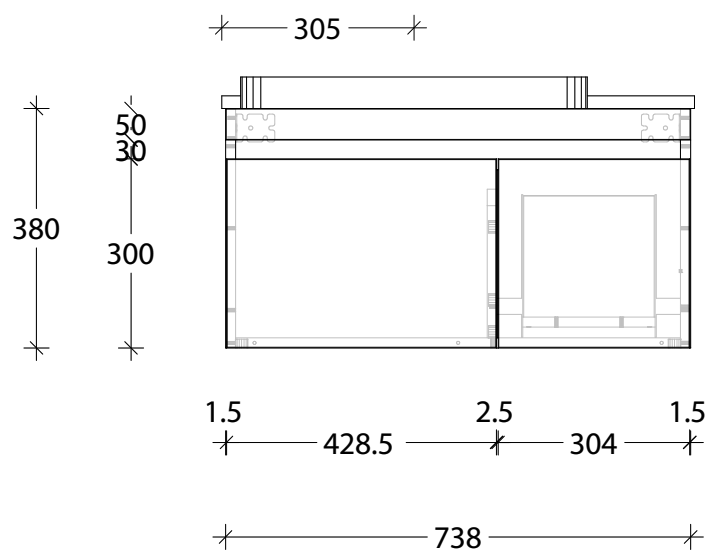

NAME:	EMSRSL0750WHL
SIZE:	750
WK/WH:	WALL HUNG
CONFIGURATION:	LEFT BOWL

PLEASE NOTE: Do not perform any plumbing rough in prior to taking delivery of your vanity, as all measurements are nominal and are subject to change. Measure exact locations from your vanity once it is on site.