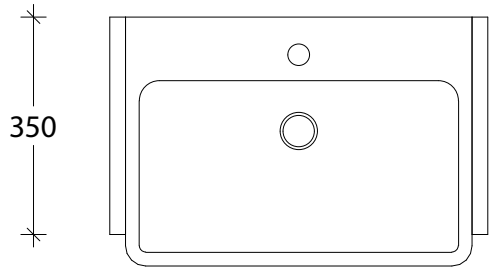

NAME:	EMSRSL0600WH
SIZE:	600
WK/WH:	WALL HUNG
CONFIGURATION:	CENTRE BOWL

600

300 300

300

380
50
30
300

1.5 2.5 1.5
291.2 291.2

588

16.1
331