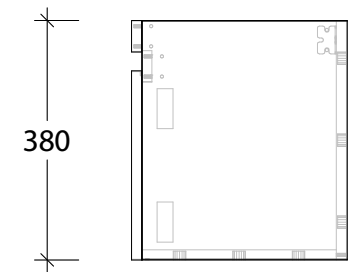

NAME:	EMSRSL0600WH
SIZE:	600
WK/WH:	WALL HUNG
CONFIGURATION:	CENTRE BOWL

600

300 300

300

380
50
30
300

1.5 2.5 1.5
291.2 291.2

588

16.1
331