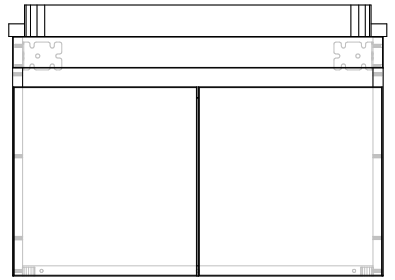

NAME:	EMSRSL0600WH
SIZE:	600
WK/WH:	WALL HUNG
CONFIGURATION:	CENTRE BOWL

600

300 300

300

380
50
30
300

1.5 2.5 1.5
291.2 291.2

588

16.1
331