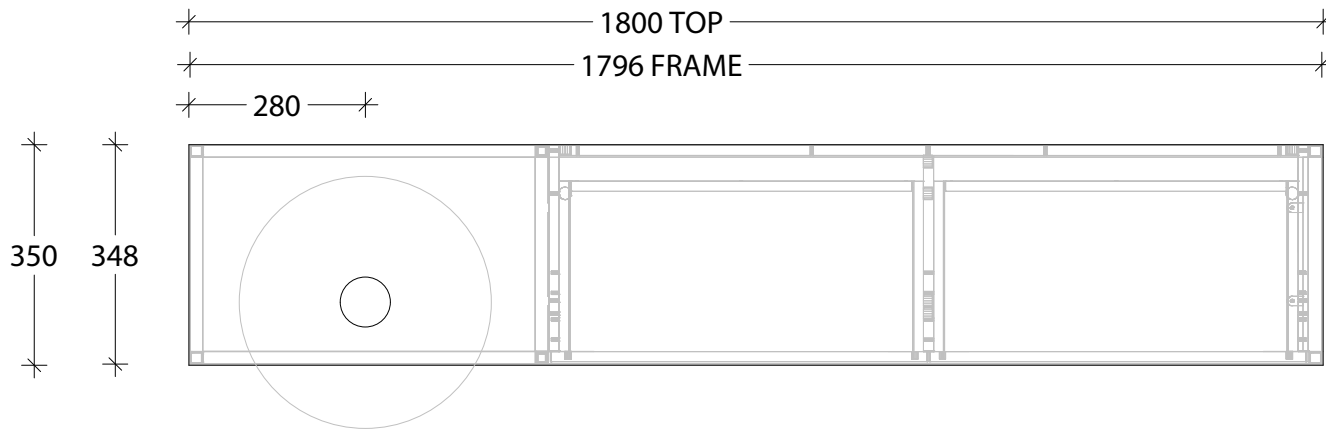

NAME:	COBSAS1800WH / L-R / CP - FR - CS v1
SIZE:	1800
WK/WH:	WALL HUNG
CONFIGURATION:	DRAWER AND OPEN FRAME

* RECOMMENDED ROUGH IN SPECS FOR PLUMBER
BASED ON INSTALLED BENCH HEIGHT (850) WITH
JAMIE.J SUBWAY BOTTLE TRAP

NOTE:
ALL DIMENSIONS ARE NOMINAL.

PLEASE DO NOT DRILL OR ROUGH IN UNTIL YOU
HAVE RECEIVED YOUR VANITY

LEFT OFFSET VANITY PICTURED
RIGHT OFFSET IS SAME BUT MIRRORED