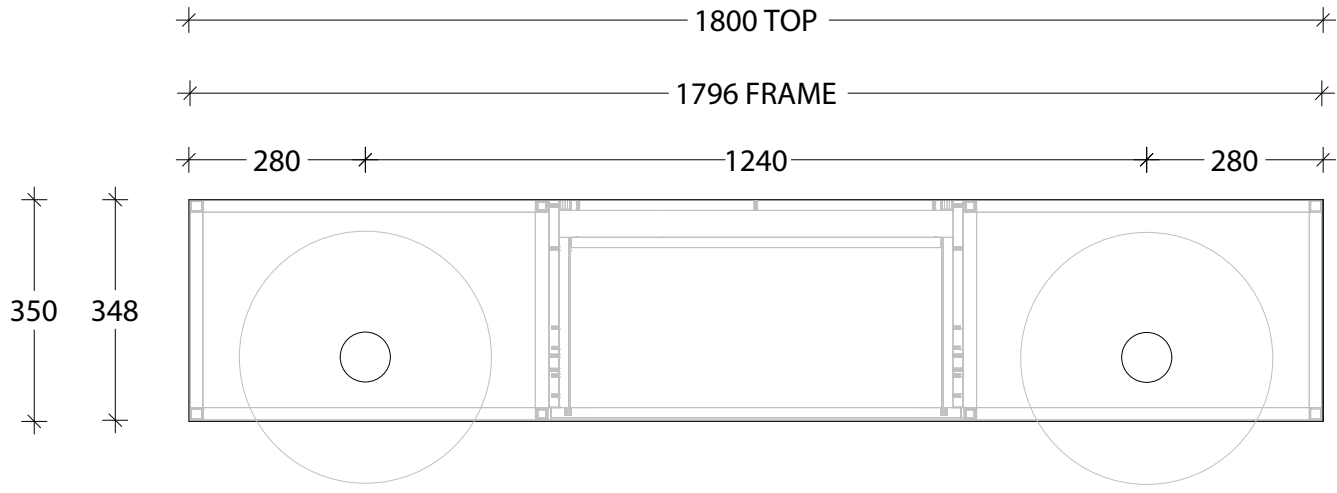

NAME:	COQSAS1800WHD CP - FR - CS v1
SIZE:	1800
WK/WH:	WALL HUNG
CONFIGURATION:	DRAWER AND OPEN FRAME

* RECOMMENDED ROUGH IN SPECS FOR PLUMBER
 BASED ON INSTALLED BENCH HEIGHT (850) WITH
 JAMIE.J SUBWAY BOTTLE TRAP

NOTE:
 ALL DIMENSIONS ARE NOMINAL.

PLEASE DO NOT DRILL OR ROUGH IN UNTIL YOU
 HAVE RECEIVED YOUR VANITY