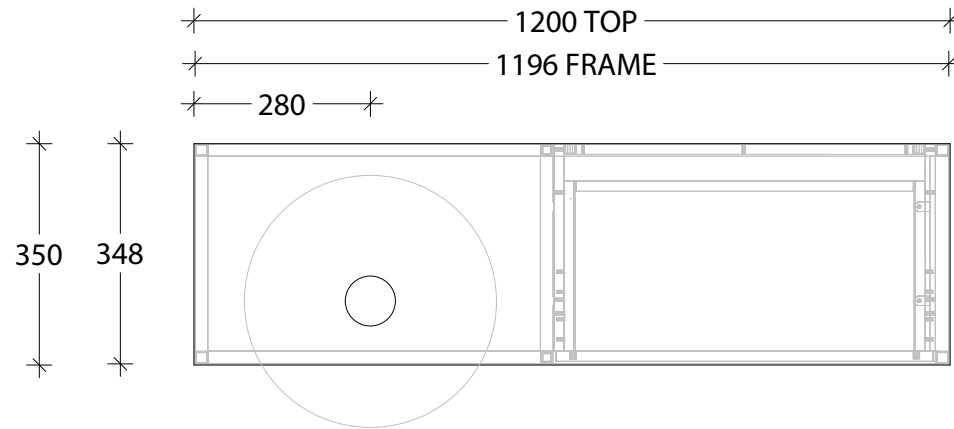

NAME:	COQSAS1200WH / L-R / CP - FR - CS v1
SIZE:	1200
WK/WH:	WALL HUNG
CONFIGURATION:	DRAWER AND OPEN FRAME

* RECOMMENDED ROUGH IN SPECS FOR PLUMBER
BASED ON INSTALLED BENCH HEIGHT (850) WITH
JAMIE.J SUBWAY BOTTLE TRAP

NOTE:
ALL DIMENSIONS ARE NOMINAL.

PLEASE DO NOT DRILL OR ROUGH IN UNTIL YOU
HAVE RECEIVED YOUR VANITY

LEFT OFFSET VANITY PICTURED
RIGHT OFFSET IS SAME BUT MIRRORED