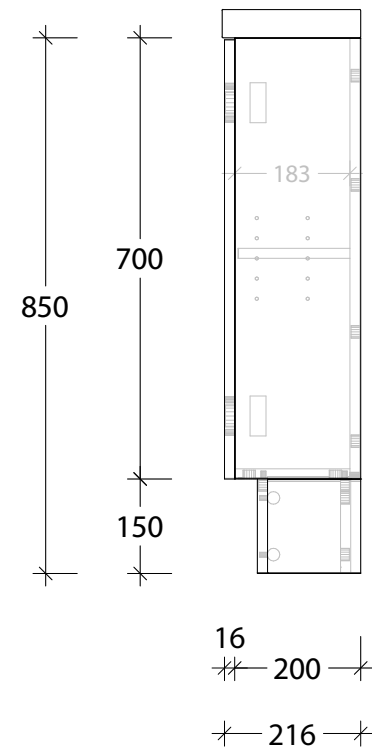

NAME:	PETITE - PETR08005WK
SIZE:	800 TOP/550 CABINET
WK/WH:	WITH KICK
CONFIGURATION:	LH HINGE

PLEASE NOTE: Do not perform any plumbing rough in prior to taking delivery of your vanity, as all measurements are nominal and are subject to change. Measure exact locations from your vanity once it is on site.