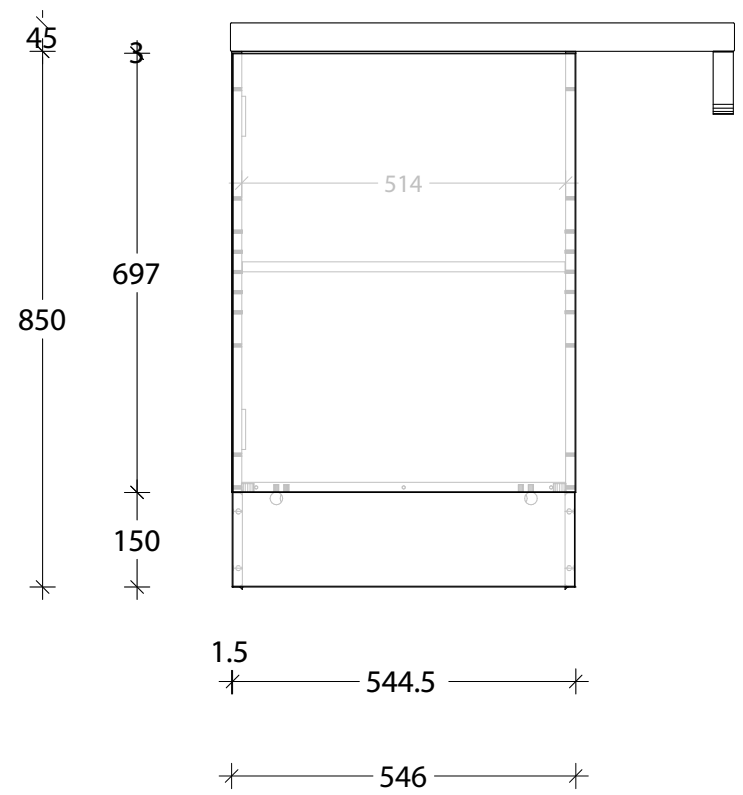

NAME:	PETITE - PETR08005WK
SIZE:	800 TOP/550 CABINET
WK/WH:	WITH KICK
CONFIGURATION:	LH HINGE

PLEASE NOTE: Do not perform any plumbing rough in prior to taking delivery of your vanity, as all measurements are nominal and are subject to change. Measure exact locations from your vanity once it is on site.