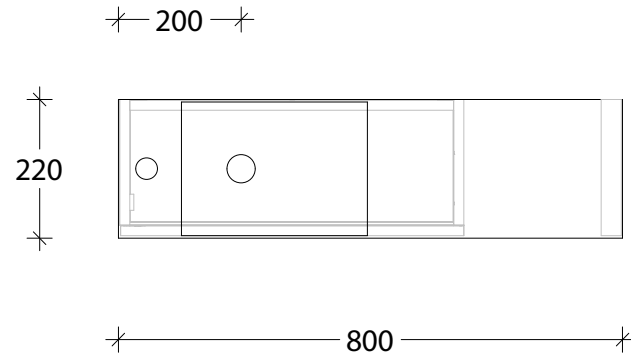

NAME:	PETITE - PETR08005WK
SIZE:	800 TOP/550 CABINET
WK/WH:	WITH KICK
CONFIGURATION:	LH HINGE

PLEASE NOTE: Do not perform any plumbing rough in prior to taking delivery of your vanity, as all measurements are nominal and are subject to change. Measure exact locations from your vanity once it is on site.