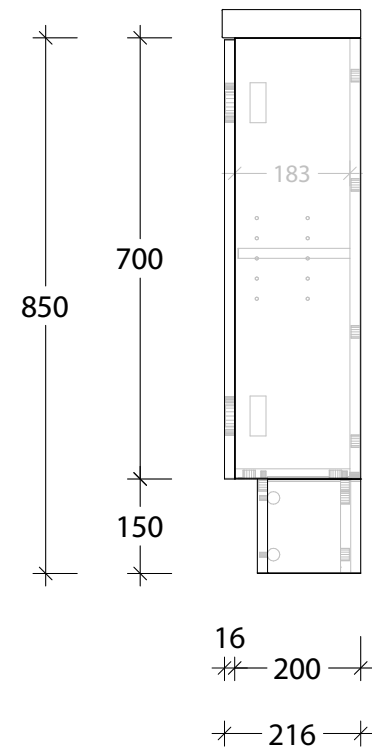

NAME:	PETITE - PETR08004WK
SIZE:	800 TOP/400 CABINET
WK/WH:	WITH KICK
CONFIGURATION:	LH HINGE

PLEASE NOTE: Do not perform any plumbing rough in prior to taking delivery of your vanity, as all measurements are nominal and are subject to change. Measure exact locations from your vanity once it is on site.