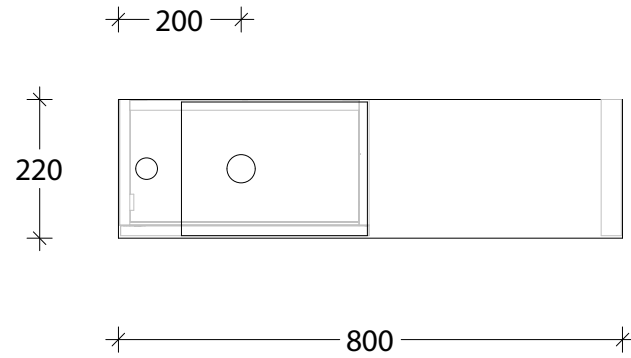

NAME:	PETITE - PETR08004WK
SIZE:	800 TOP/400 CABINET
WK/WH:	WITH KICK
CONFIGURATION:	LH HINGE

PLEASE NOTE: Do not perform any plumbing rough in prior to taking delivery of your vanity, as all measurements are nominal and are subject to change. Measure exact locations from your vanity once it is on site.