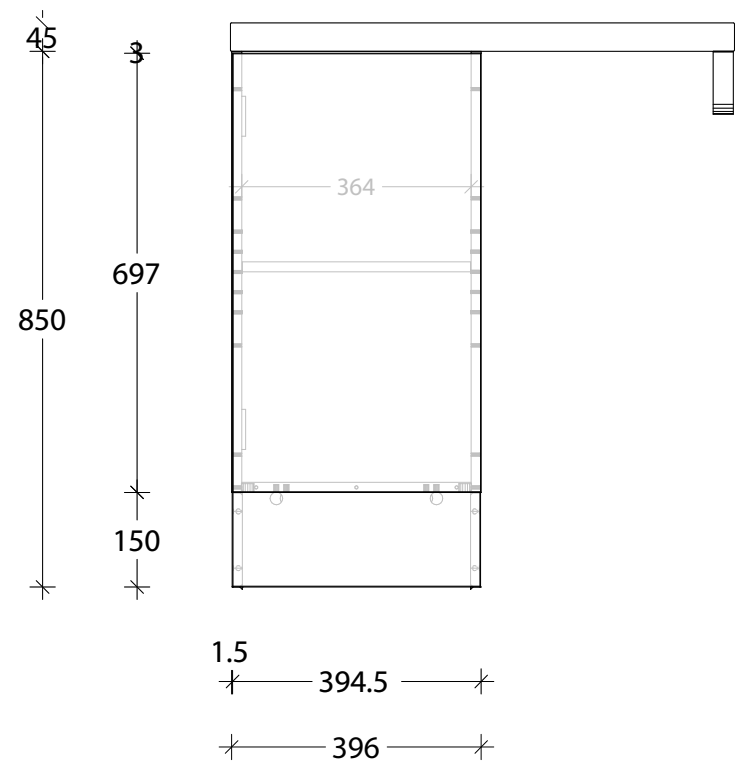

NAME:	PETITE - PETR08004WK
SIZE:	800 TOP/400 CABINET
WK/WH:	WITH KICK
CONFIGURATION:	LH HINGE

PLEASE NOTE: Do not perform any plumbing rough in prior to taking delivery of your vanity, as all measurements are nominal and are subject to change. Measure exact locations from your vanity once it is on site.