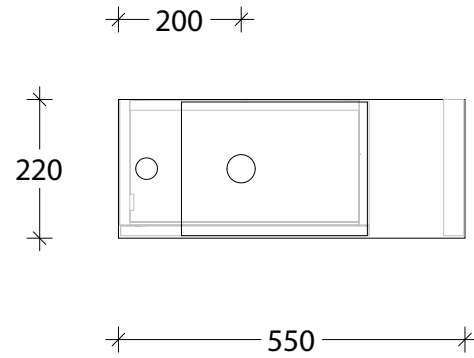

NAME:	PETITE - PETR0550WK
SIZE:	550 TOP/400 CABINET
WK/WH:	WITH KICK
CONFIGURATION:	LH HINGE

PLEASE NOTE: Do not perform any plumbing rough in prior to taking delivery of your vanity, as all measurements are nominal and are subject to change. Measure exact locations from your vanity once it is on site.