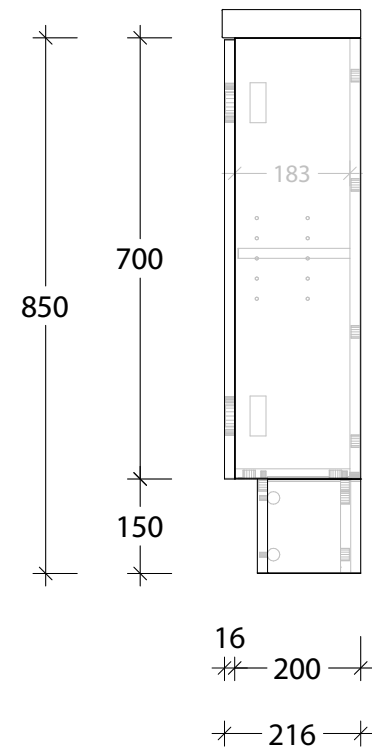

NAME:	PETITE - PETR0550WK
SIZE:	550 TOP/400 CABINET
WK/WH:	WITH KICK
CONFIGURATION:	LH HINGE

PLEASE NOTE: Do not perform any plumbing rough in prior to taking delivery of your vanity, as all measurements are nominal and are subject to change. Measure exact locations from your vanity once it is on site.