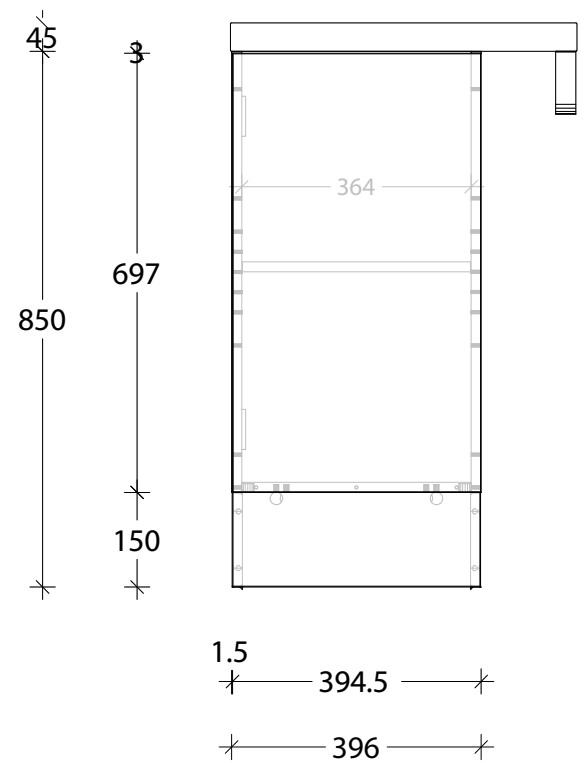

NAME:	PETITE - PETR0550WK
SIZE:	550 TOP/400 CABINET
WK/WH:	WITH KICK
CONFIGURATION:	LH HINGE

PLEASE NOTE: Do not perform any plumbing rough in prior to taking delivery of your vanity, as all measurements are nominal and are subject to change. Measure exact locations from your vanity once it is on site.