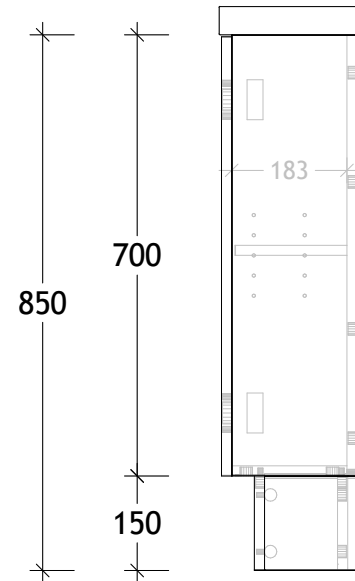

NAME:	PETITE - PET0550WK
SIZE:	550
WK/WH:	WITH KICK
CONFIGURATION:	LH HINGE

✂ 200 ✂

✂ 550 ✂

1.5
✂ 544.5 ✂

✂ 546 ✂

16
✂ 200 ✂

✂ 216 ✂