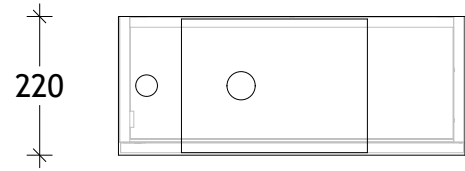

NAME:	PETITE - PET0550WK
SIZE:	550
WK/WH:	WITH KICK
CONFIGURATION:	LH HINGE

✂ 200 ✂

✂ 550 ✂

1.5
✂ 544.5 ✂

✂ 546 ✂

16
✂ 200 ✂

✂ 216 ✂