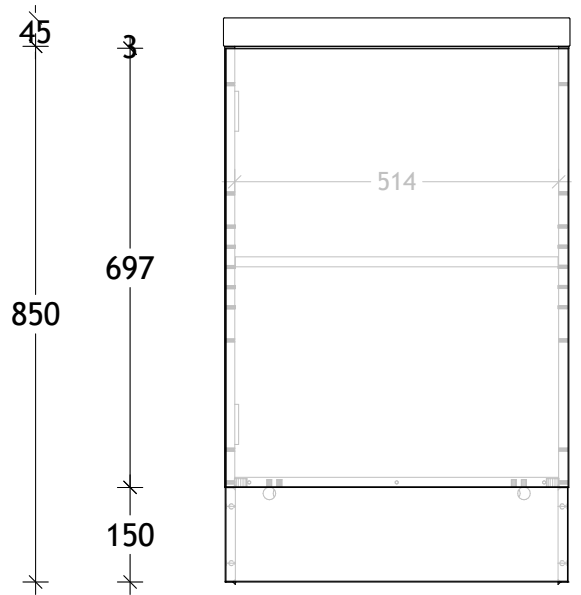

NAME:	PETITE - PET0550WK
SIZE:	550
WK/WH:	WITH KICK
CONFIGURATION:	LH HINGE

✂ 200 ✂

✂ 550 ✂

1.5
✂ 544.5 ✂

✂ 546 ✂

16
✂ 200 ✂

✂ 216 ✂