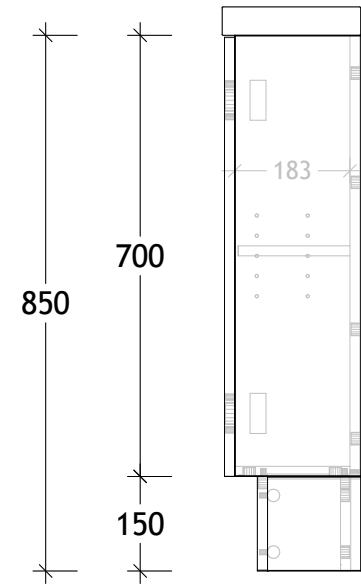

NAME:	PETITE - PET0400WK
SIZE:	400
WK/WH:	WITH KICK
CONFIGURATION:	LH HINGE

✂ 200 ✂

220

✂ 400 ✂

45

697

850

150

364

1.5  
✂ 394.5 ✂

✂ 396 ✂

850

700

150

183

16  
✂ 200 ✂