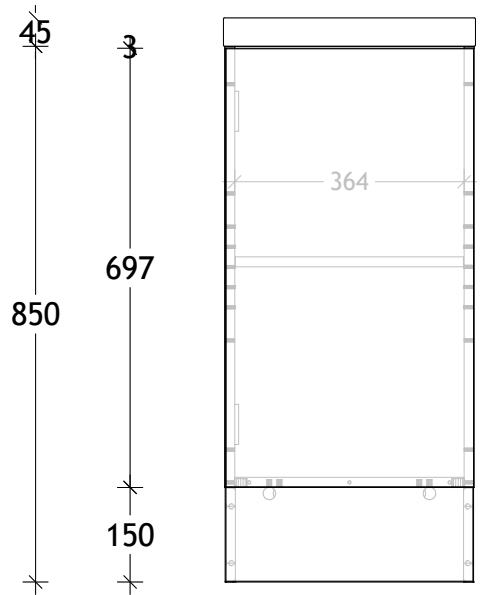

NAME:	PETITE - PET0400WK
SIZE:	400
WK/WH:	WITH KICK
CONFIGURATION:	LH HINGE

✂ 200 ✂

220

✂ 400 ✂

45

697

850

150

364

1.5  
✂ 394.5 ✂

✂ 396 ✂

850

700

150

183

16  
✂ 200 ✂