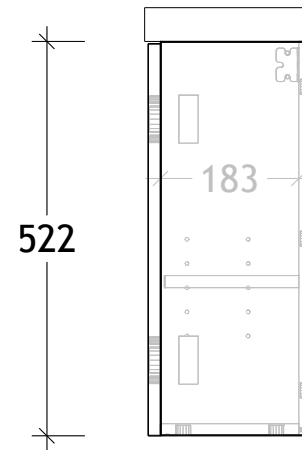

NAME:	PETITE - PET0400WH
SIZE:	400
WK/WH:	WALL HUNG
CONFIGURATION:	LH HINGE

400

1.5  
394.5

396

16.1  
200

PLEASE NOTE: Do not perform any plumbing rough in prior to taking delivery of your vanity, as all measurements are nominal and are subject to change. Measure exact locations from your vanity once it is on site.