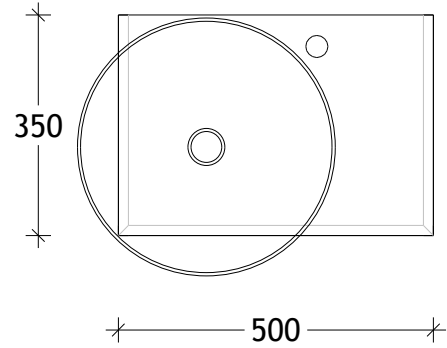

NAME:	MINIMA - MIN0500WHL
SIZE:	500
WK/WH:	WALL HUNG
CONFIGURATION:	-

PLEASE NOTE: Do not perform any plumbing rough in prior to taking delivery of your vanity, as all measurements are nominal and are subject to change. Measure exact locations from your vanity once it is on site.