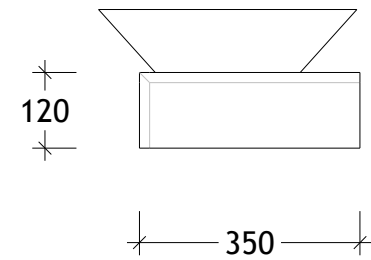

NAME:	MINIMA - MIN0500WHL
SIZE:	500
WK/WH:	WALL HUNG
CONFIGURATION:	-

PLEASE NOTE: Do not perform any plumbing rough in prior to taking delivery of your vanity, as all measurements are nominal and are subject to change. Measure exact locations from your vanity once it is on site.