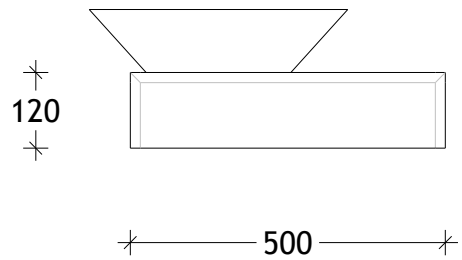

NAME:	MINIMA - MIN0500WHL
SIZE:	500
WK/WH:	WALL HUNG
CONFIGURATION:	-

PLEASE NOTE: Do not perform any plumbing rough in prior to taking delivery of your vanity, as all measurements are nominal and are subject to change. Measure exact locations from your vanity once it is on site.