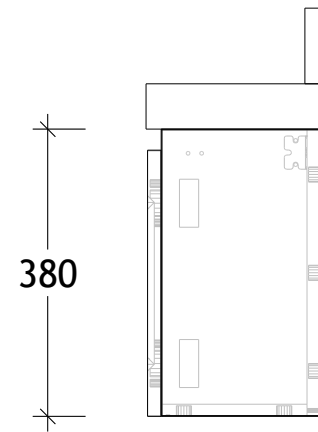

NAME:	TLDM0600WH
SIZE:	600
WK/WH:	WALL HUNG
CONFIGURATION:	LEFT HAND BOWL

600

200 400

200

1.5 291.2 2.5 291.2 1.5

588

18.1 230

248

PLEASE NOTE: Do not perform any plumbing rough in prior to taking delivery of your vanity, as all measurements are nominal and are subject to change. Measure exact locations from your vanity once it is on site.