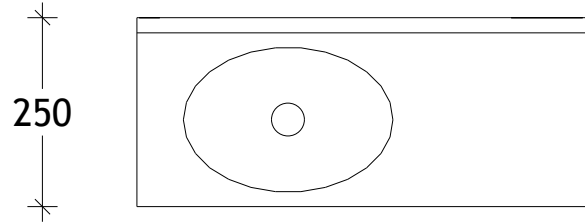

NAME:	TLDM0600WH
SIZE:	600
WK/WH:	WALL HUNG
CONFIGURATION:	LEFT HAND BOWL

600

200 400

200

1.5 291.2 2.5 291.2 1.5

588

18.1 230

248