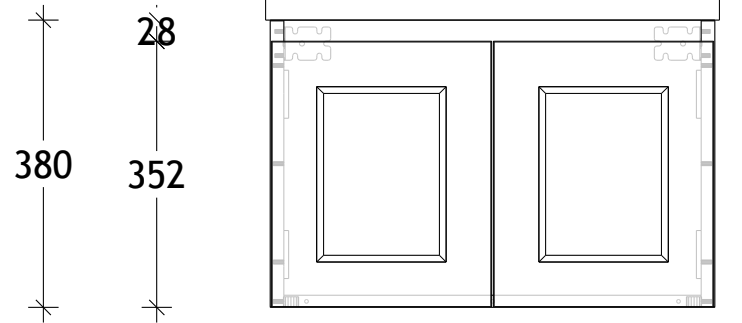

NAME:	TLDM0600WH
SIZE:	600
WK/WH:	WALL HUNG
CONFIGURATION:	LEFT HAND BOWL

600

200 400

200

1.5 291.2 2.5 291.2 1.5

588

18.1 230

248

PLEASE NOTE: Do not perform any plumbing rough in prior to taking delivery of your vanity, as all measurements are nominal and are subject to change. Measure exact locations from your vanity once it is on site.