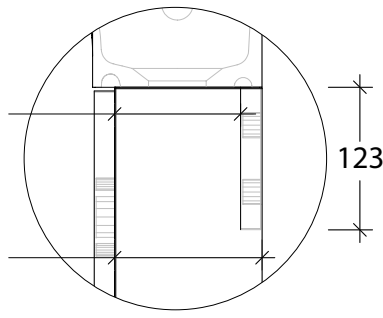

NAME:	CHARM0450WK
SIZE:	450
WK/WH:	WITH KICK
CONFIGURATION:	1 DOOR

450

225

160
135

100
3
597
750
150

1.5
443.5

445

160

750
600
150

16.1
117

133.1

100
FROM DOOR
TO TOP STRETCHER
117
CABINET INTERNAL
NO BACK PANEL

DETAIL A

69
KICK INTERNAL

DETAIL B

123
32
FROM WALL TO
KICK INTERNAL