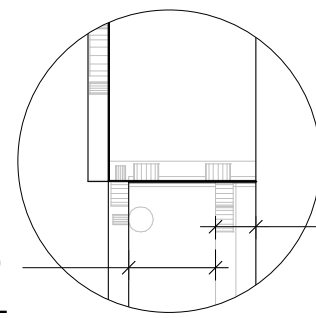

NAME:	CHARM0450WK
SIZE:	450
WK/WH:	WITH KICK
CONFIGURATION:	1 DOOR

450

225

160
135

100
3
597
750
150

1.5
443.5

445

160

750
600
150

16.1
117

133.1

100
FROM DOOR
TO TOP STRETCHER
117
CABINET INTERNAL
NO BACK PANEL

DETAIL A

69
KICK INTERNAL

DETAIL B

123
32
FROM WALL TO
KICK INTERNAL

PLEASE NOTE: Do not perform any plumbing rough in prior to taking delivery of your vanity, as all measurements are nominal and are subject to change. Measure exact locations from your vanity once it is on site.