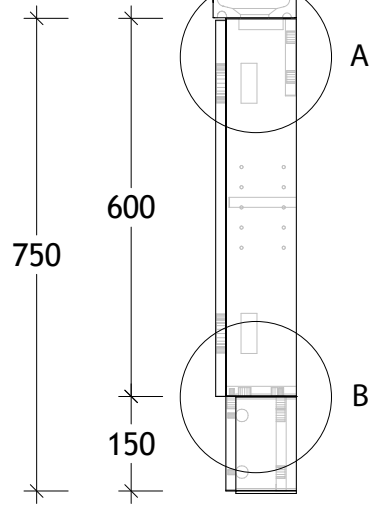

NAME:	CHARM0450WK
SIZE:	450
WK/WH:	WITH KICK
CONFIGURATION:	1 DOOR

450

225

160
135

100
3
597
750
150

1.5
443.5

445

160

750
600
150

16.1
117

133.1

100
FROM DOOR
TO TOP STRETCHER
117
CABINET INTERNAL
NO BACK PANEL

DETAIL A

69
KICK INTERNAL

DETAIL B

123
32
FROM WALL TO
KICK INTERNAL

PLEASE NOTE: Do not perform any plumbing rough in prior to taking delivery of your vanity, as all measurements are nominal and are subject to change. Measure exact locations from your vanity once it is on site.