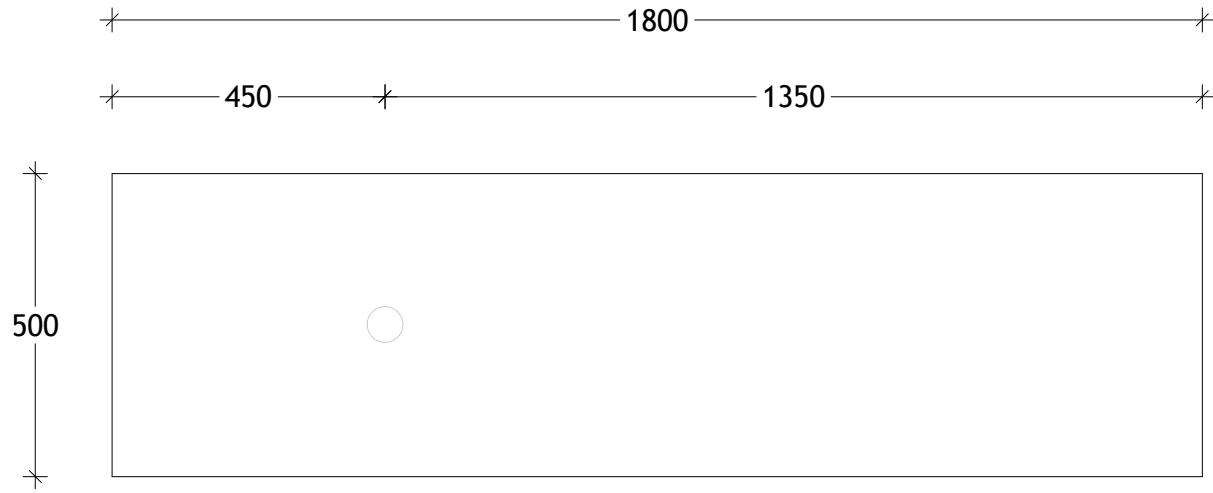

NAME:	ASHFA1800WHO
SIZE:	1800
WK/WH:	WALL HUNG
CONFIGURATION:	LEFT OFFSET BOWL

PLEASE NOTE: Do not perform any plumbing rough in prior to taking delivery of your vanity, as all measurements are nominal and are subject to change. Measure exact locations from your vanity once it is on site.