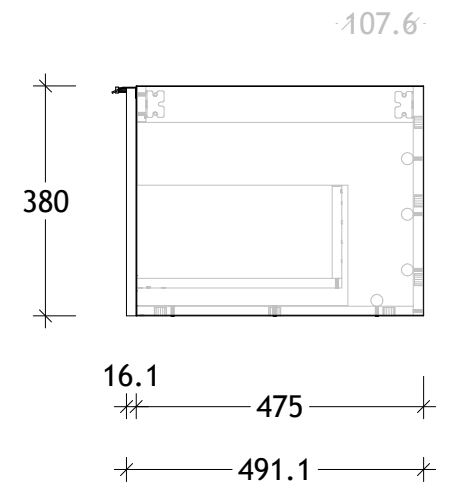

NAME:	ASHFA1800WHO
SIZE:	1800
WK/WH:	WALL HUNG
CONFIGURATION:	LEFT OFFSET BOWL

PLEASE NOTE: Do not perform any plumbing rough in prior to taking delivery of your vanity, as all measurements are nominal and are subject to change. Measure exact locations from your vanity once it is on site.