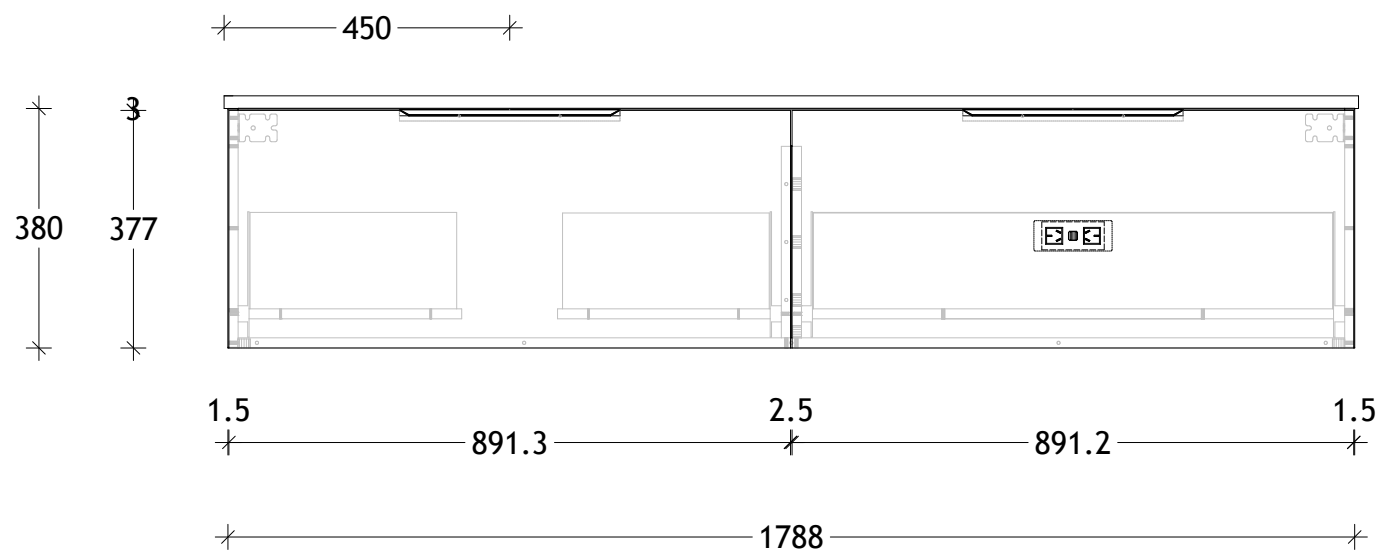

NAME:	ASHFA1800WHO
SIZE:	1800
WK/WH:	WALL HUNG
CONFIGURATION:	LEFT OFFSET BOWL

PLEASE NOTE: Do not perform any plumbing rough in prior to taking delivery of your vanity, as all measurements are nominal and are subject to change. Measure exact locations from your vanity once it is on site.