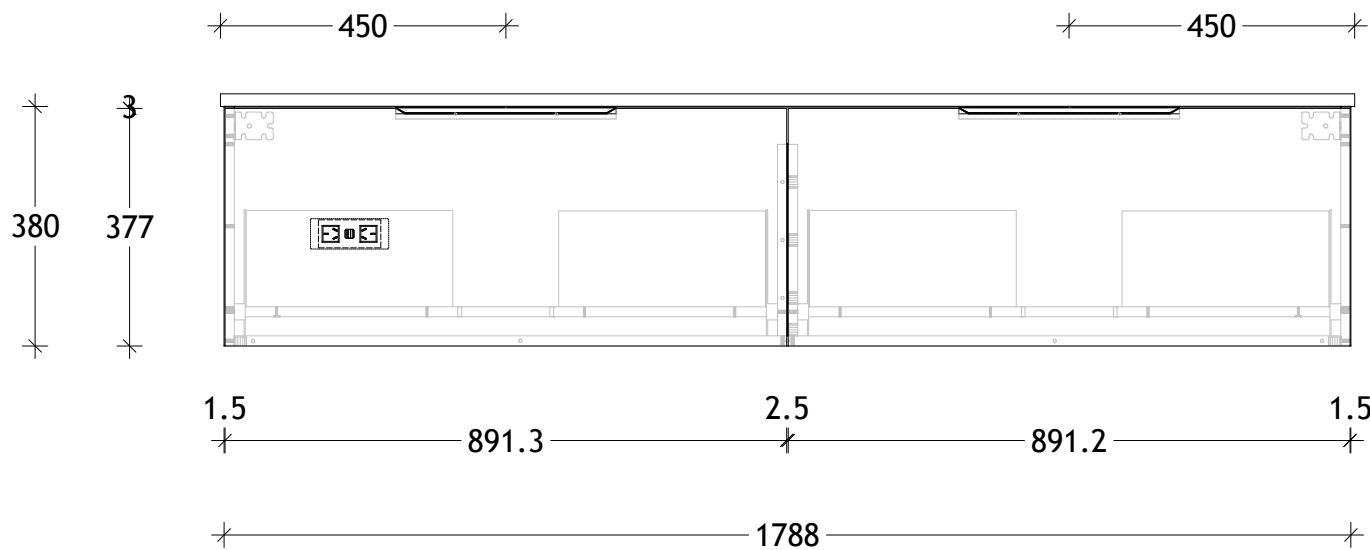

NAME:	ASHFA1800WHD
SIZE:	1800
WK/WH:	WALL HUNG
CONFIGURATION:	DOUBLE BOWL

PLEASE NOTE: Do not perform any plumbing rough in prior to taking delivery of your vanity, as all measurements are nominal and are subject to change. Measure exact locations from your vanity once it is on site.