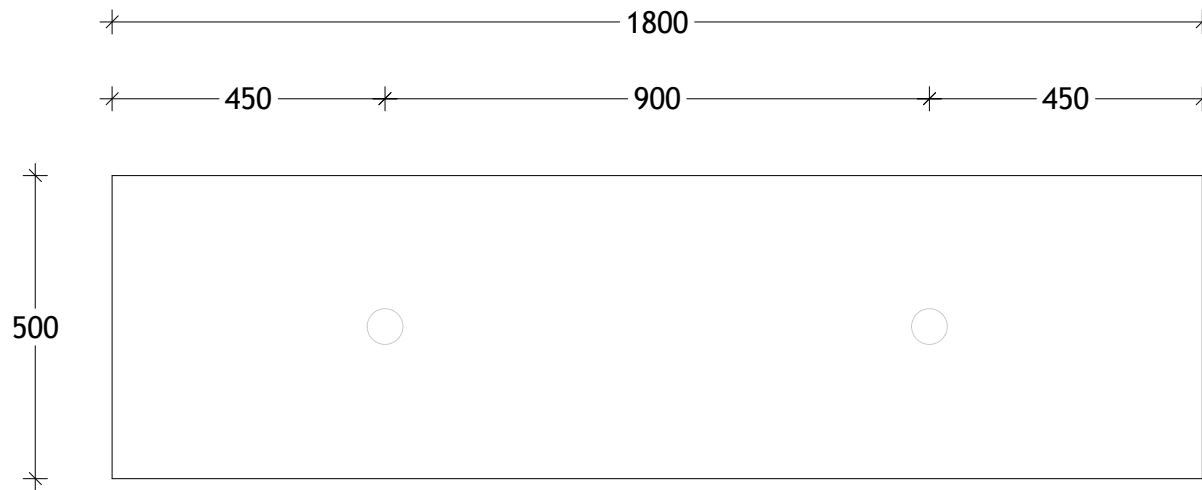

NAME:	ASHFA1800WHD
SIZE:	1800
WK/WH:	WALL HUNG
CONFIGURATION:	DOUBLE BOWL

PLEASE NOTE: Do not perform any plumbing rough in prior to taking delivery of your vanity, as all measurements are nominal and are subject to change. Measure exact locations from your vanity once it is on site.