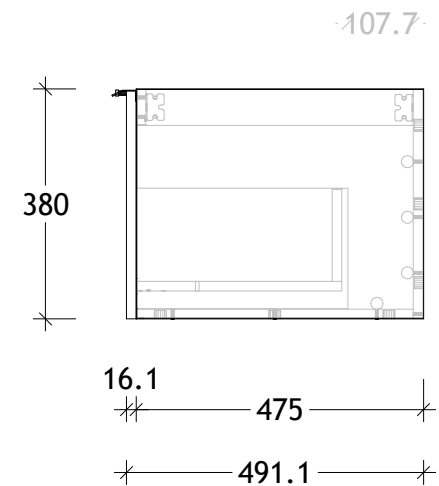

NAME:	ASHFA1800WHD
SIZE:	1800
WK/WH:	WALL HUNG
CONFIGURATION:	DOUBLE BOWL

PLEASE NOTE: Do not perform any plumbing rough in prior to taking delivery of your vanity, as all measurements are nominal and are subject to change. Measure exact locations from your vanity once it is on site.