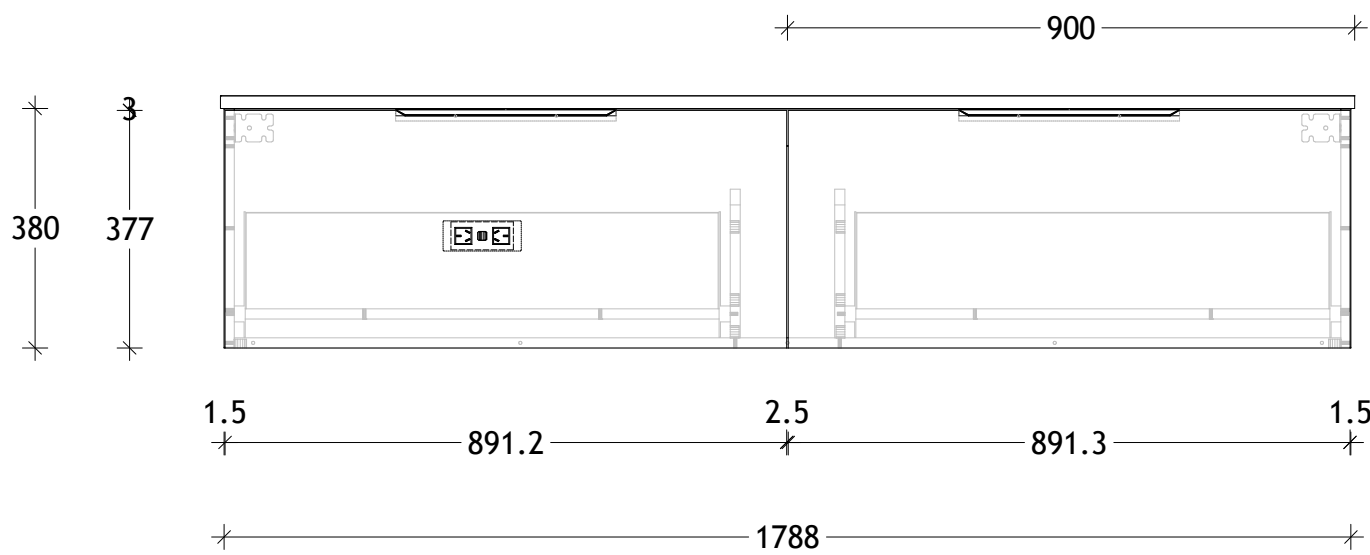

NAME:	ASHFA1800WHC
SIZE:	1800
WK/WH:	WALL HUNG
CONFIGURATION:	CENTRE BOWL

PLEASE NOTE: Do not perform any plumbing rough in prior to taking delivery of your vanity, as all measurements are nominal and are subject to change. Measure exact locations from your vanity once it is on site.