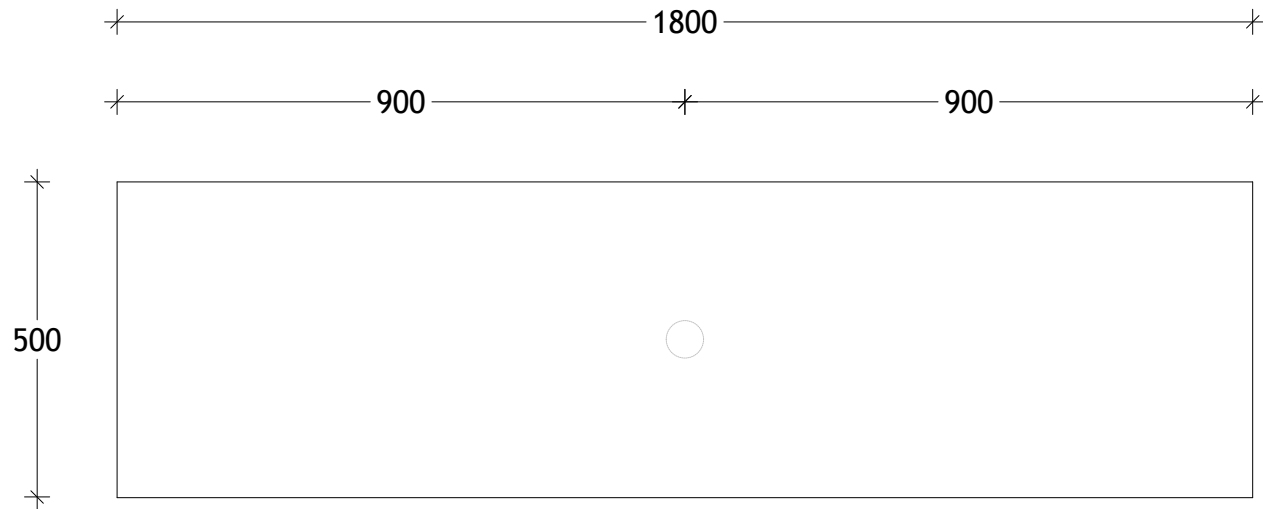

NAME:	ASHFA1800WHC
SIZE:	1800
WK/WH:	WALL HUNG
CONFIGURATION:	CENTRE BOWL

PLEASE NOTE: Do not perform any plumbing rough in prior to taking delivery of your vanity, as all measurements are nominal and are subject to change. Measure exact locations from your vanity once it is on site.