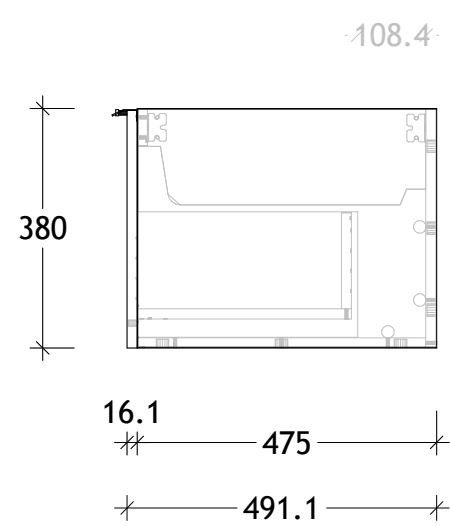

NAME:	ASHFA1800WHC
SIZE:	1800
WK/WH:	WALL HUNG
CONFIGURATION:	CENTRE BOWL

PLEASE NOTE: Do not perform any plumbing rough in prior to taking delivery of your vanity, as all measurements are nominal and are subject to change. Measure exact locations from your vanity once it is on site.