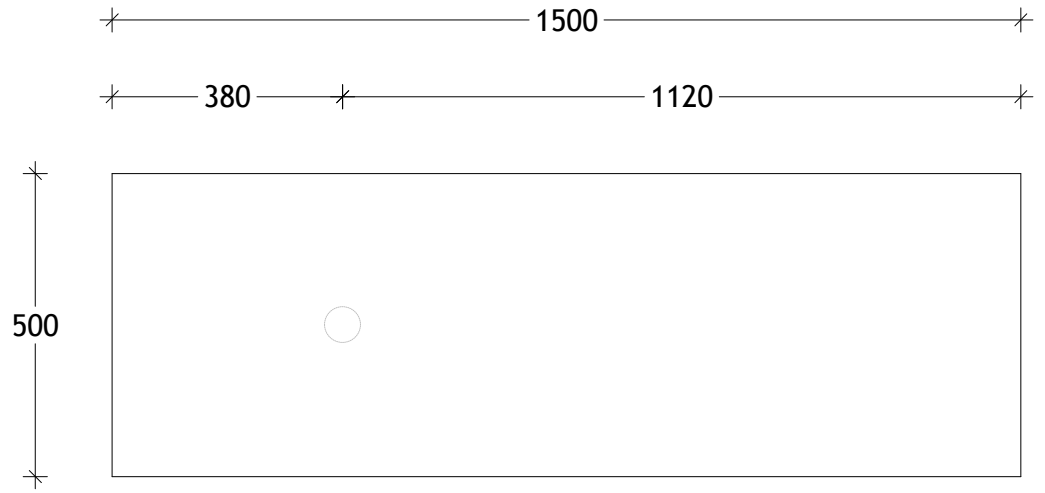

NAME:	ASHFA1500WHO
SIZE:	1500
WK/WH:	WALL HUNG
CONFIGURATION:	LEFT OFFSET BOWL

PLEASE NOTE: Do not perform any plumbing rough in prior to taking delivery of your vanity, as all measurements are nominal and are subject to change. Measure exact locations from your vanity once it is on site.