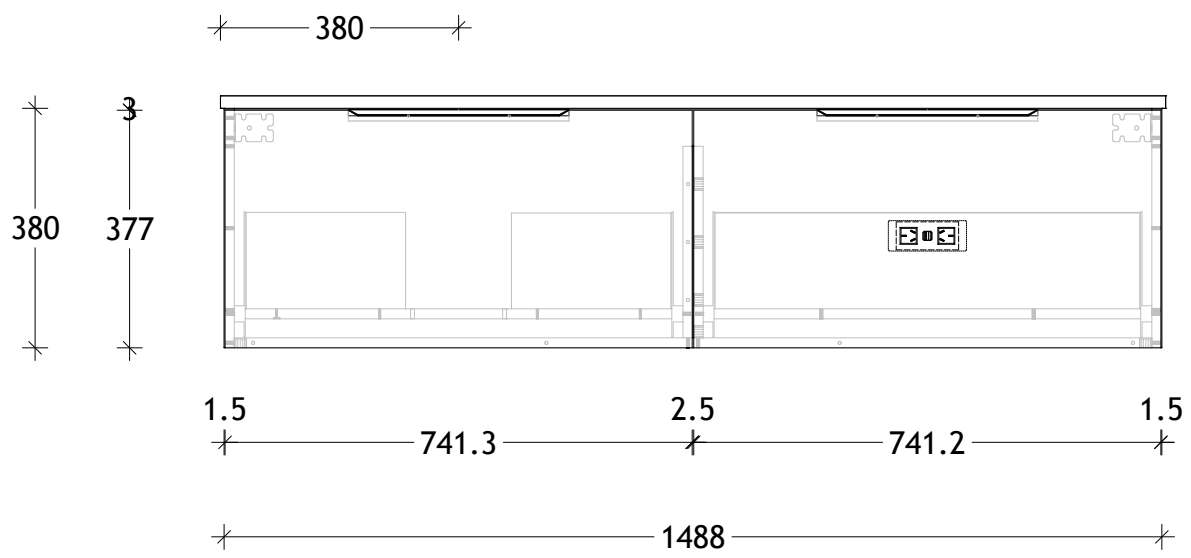

NAME:	ASHFA1500WHO
SIZE:	1500
WK/WH:	WALL HUNG
CONFIGURATION:	LEFT OFFSET BOWL

PLEASE NOTE: Do not perform any plumbing rough in prior to taking delivery of your vanity, as all measurements are nominal and are subject to change. Measure exact locations from your vanity once it is on site.