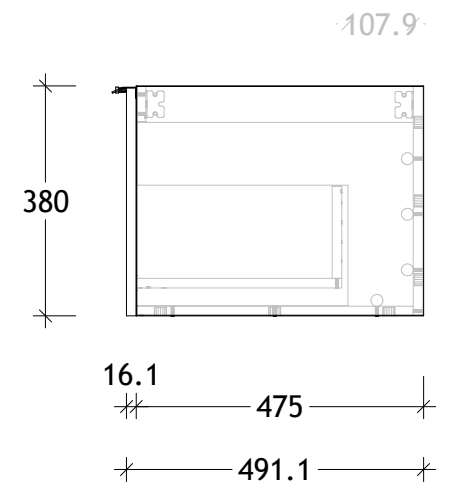

NAME:	ASHFA1500WHO
SIZE:	1500
WK/WH:	WALL HUNG
CONFIGURATION:	LEFT OFFSET BOWL

PLEASE NOTE: Do not perform any plumbing rough in prior to taking delivery of your vanity, as all measurements are nominal and are subject to change. Measure exact locations from your vanity once it is on site.