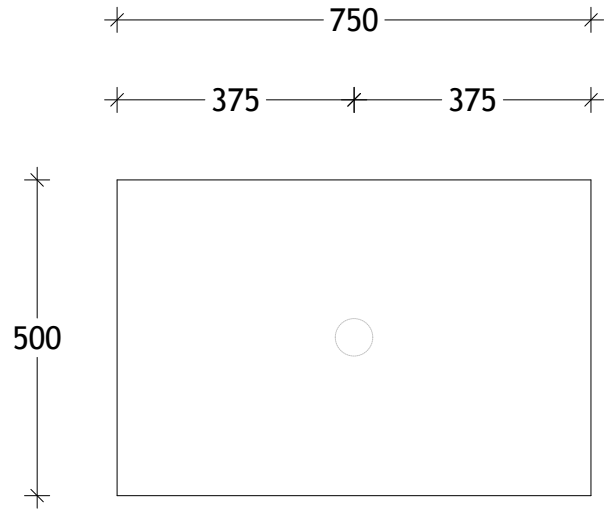

NAME:	ASHFA0750WHC
SIZE:	750
WK/WH:	WALL HUNG
CONFIGURATION:	CENTRE BOWL

375

1.5 735 1.5

738

107.9

16.1 475

490

PLEASE NOTE: Do not perform any plumbing rough in prior to taking delivery of your vanity, as all measurements are nominal and are subject to change. Measure exact locations from your vanity once it is on site.