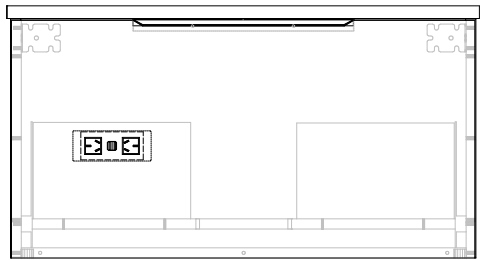

NAME:	ASHFA0750WHC
SIZE:	750
WK/WH:	WALL HUNG
CONFIGURATION:	CENTRE BOWL

375

1.5 735 1.5

738

107.9

16.1 475

490

PLEASE NOTE: Do not perform any plumbing rough in prior to taking delivery of your vanity, as all measurements are nominal and are subject to change. Measure exact locations from your vanity once it is on site.