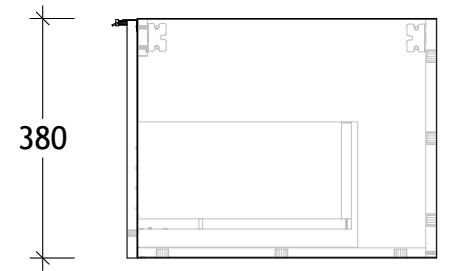

NAME:	ASHFA0750WHC
SIZE:	750
WK/WH:	WALL HUNG
CONFIGURATION:	CENTRE BOWL

375

1.5 735 1.5

738

107.9

16.1 475

490

PLEASE NOTE: Do not perform any plumbing rough in prior to taking delivery of your vanity, as all measurements are nominal and are subject to change. Measure exact locations from your vanity once it is on site.