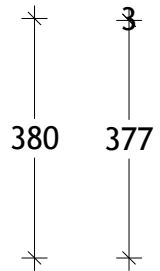

NAME:	ASHFA0750WHC
SIZE:	750
WK/WH:	WALL HUNG
CONFIGURATION:	CENTRE BOWL

375

1.5 735 1.5

738

107.9

16.1 475

490

PLEASE NOTE: Do not perform any plumbing rough in prior to taking delivery of your vanity, as all measurements are nominal and are subject to change. Measure exact locations from your vanity once it is on site.