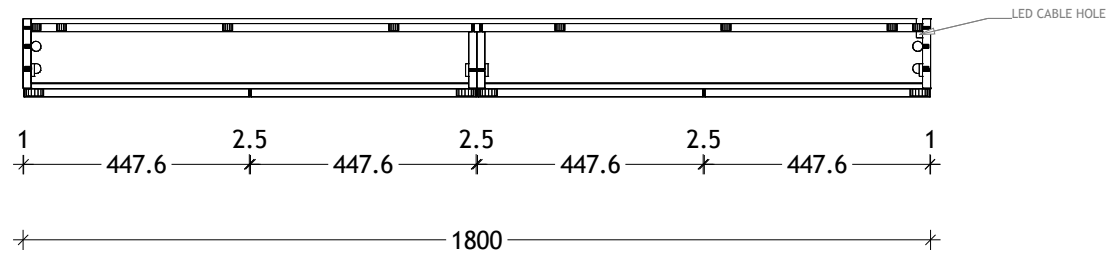

NAME:	MOONLIGHT SHAVER - MLSC18080-4
SIZE:	1800
WK/WH:	-
CONFIGURATION:	4 DOOR

Door Hinge Positions

Please note: Magnified mirror comes standard on right hand door unless otherwise specified