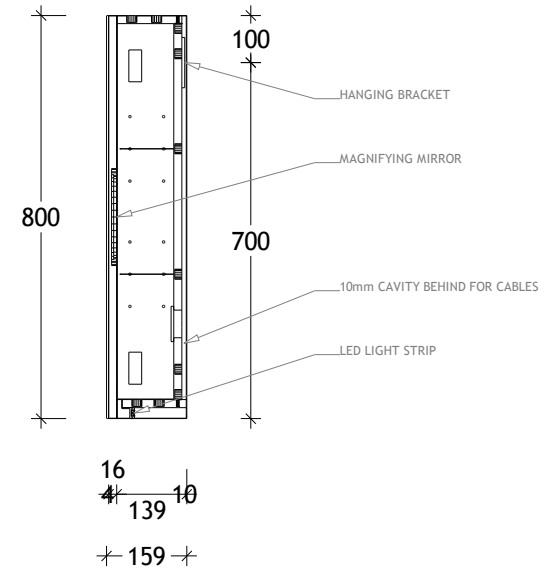

NAME:	MOONLIGHT SHAVER - MLSC18080-4
SIZE:	1800
WK/WH:	-
CONFIGURATION:	4 DOOR

Door Hinge Positions

Please note: Magnified mirror comes standard on right hand door unless otherwise specified