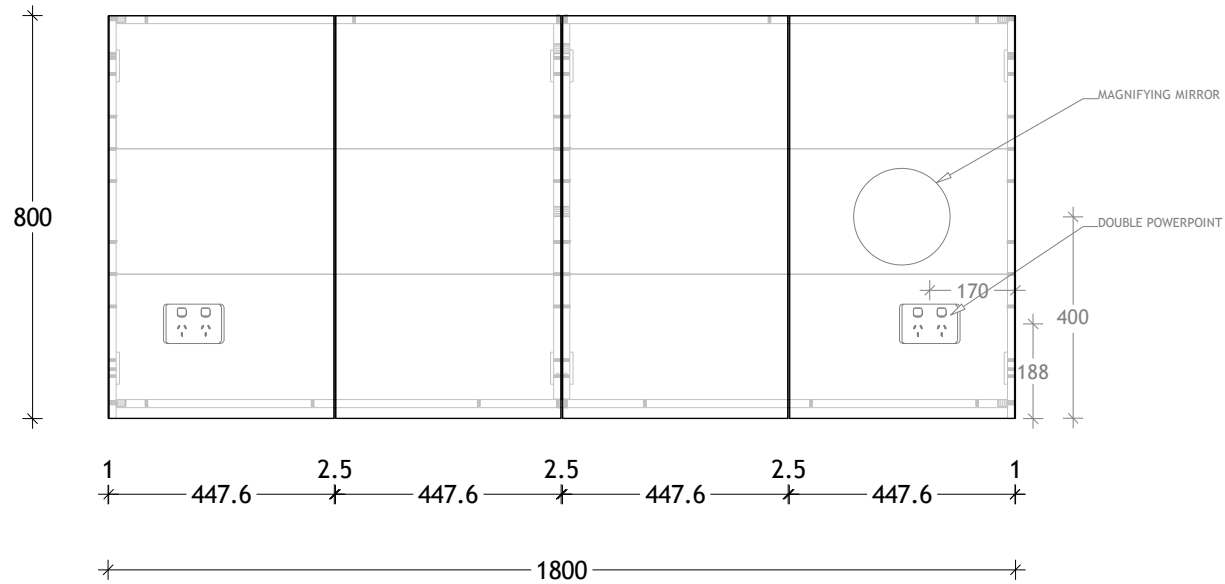

NAME:	MOONLIGHT SHAVER - MLSC18080-4
SIZE:	1800
WK/WH:	-
CONFIGURATION:	4 DOOR

Door Hinge Positions

Please note: Magnified mirror comes standard on right hand door unless otherwise specified