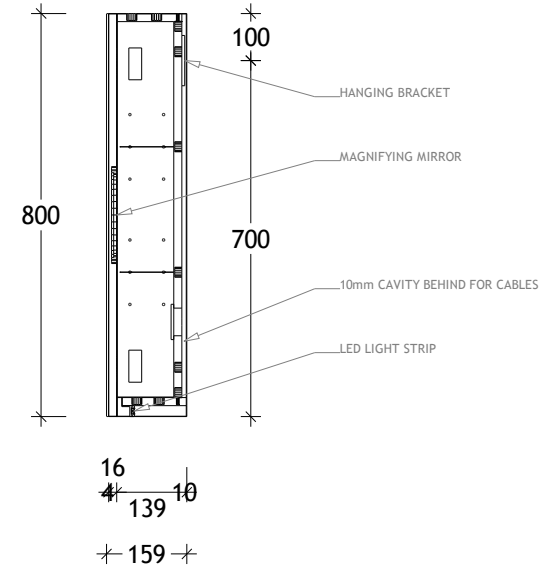

NAME:	MOONLIGHT SHAVER - MLSC12080
SIZE:	1200
WK/WH:	-
CONFIGURATION:	2 DOOR

Please note: Magnified mirror and power point come standard on the right hand side unless otherwise specified