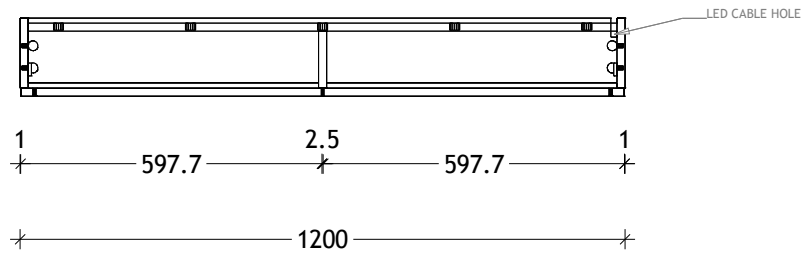

NAME:	MOONLIGHT SHAVER - MLSC12080
SIZE:	1200
WK/WH:	-
CONFIGURATION:	2 DOOR

Please note: Magnified mirror and power point come standard on the right hand side unless otherwise specified