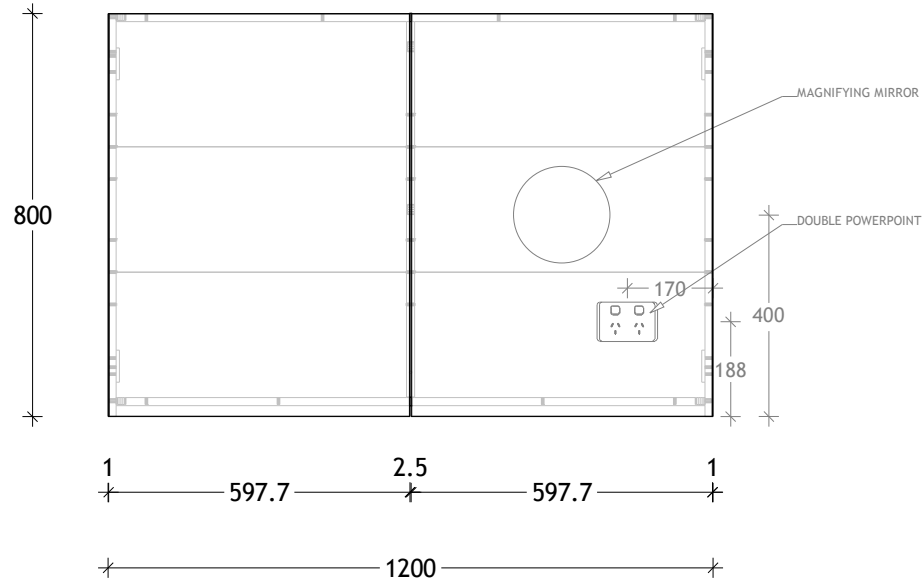

NAME:	MOONLIGHT SHAVER - MLSC12080
SIZE:	1200
WK/WH:	-
CONFIGURATION:	2 DOOR

Please note: Magnified mirror and power point come standard on the right hand side unless otherwise specified