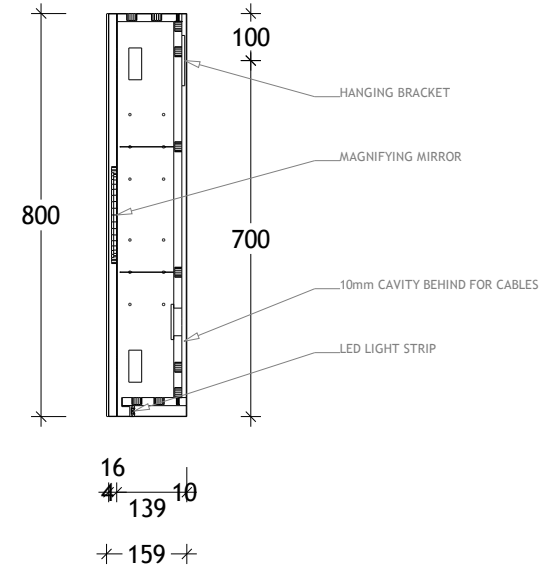

NAME:	MOONLIGHT SHAVER - MLSC9080
SIZE:	900
WK/WH:	-
CONFIGURATION:	2 DOOR

Please note: Magnified mirror and power point come standard on the right hand side unless otherwise specified