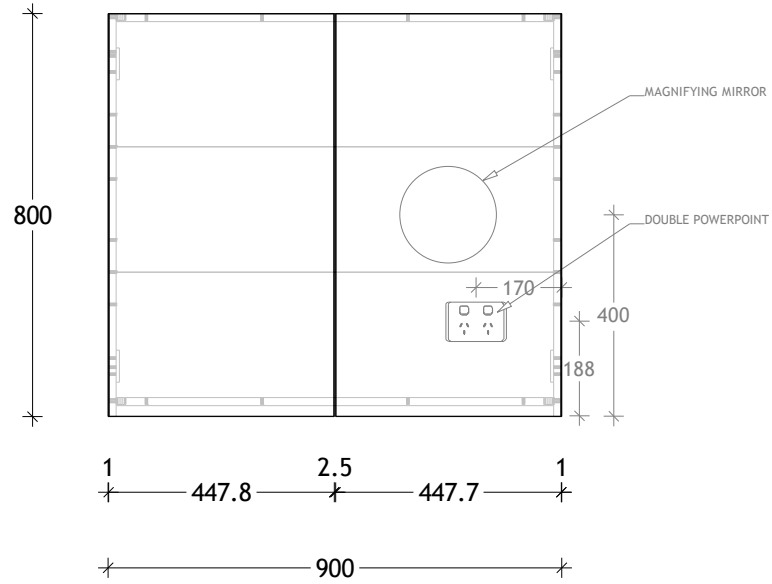

NAME:	MOONLIGHT SHAVER - MLSC9080
SIZE:	900
WK/WH:	-
CONFIGURATION:	2 DOOR

Please note: Magnified mirror and power point come standard on the right hand side unless otherwise specified