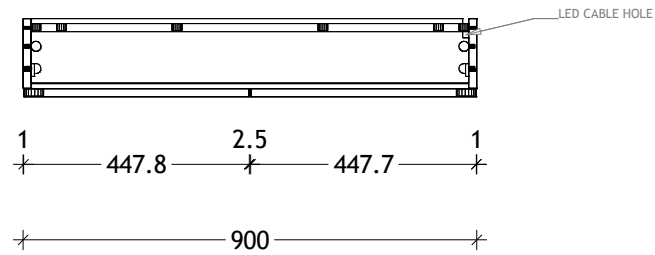

NAME:	MOONLIGHT SHAVER - MLSC9080
SIZE:	900
WK/WH:	-
CONFIGURATION:	2 DOOR

Please note: Magnified mirror and power point come standard on the right hand side unless otherwise specified