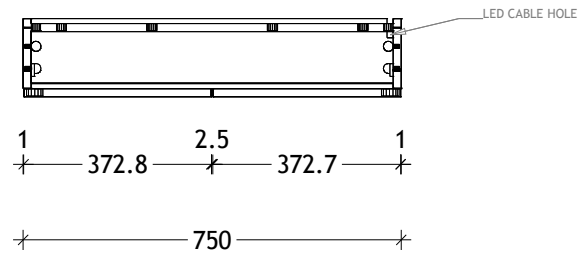

NAME:	MOONLIGHT SHAVER - MLSC7580
SIZE:	750
WK/WH:	-
CONFIGURATION:	2 DOOR

Please note: Magnified mirror and power point come standard on the right hand side unless otherwise specified