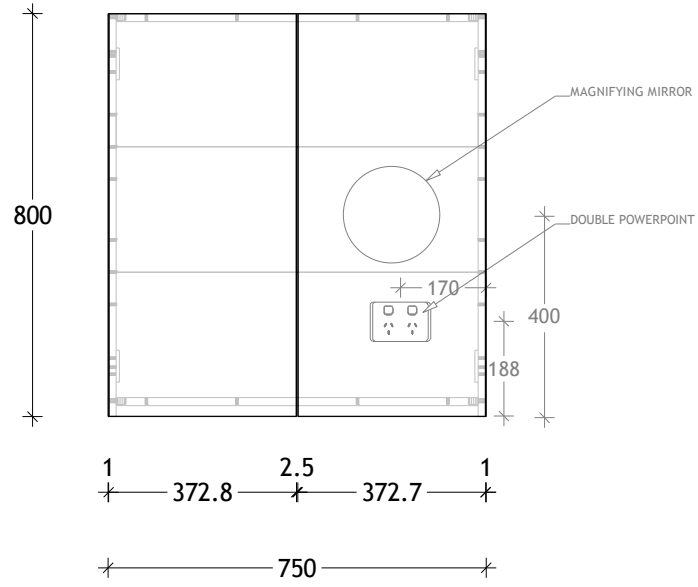

NAME:	MOONLIGHT SHAVER - MLSC7580
SIZE:	750
WK/WH:	-
CONFIGURATION:	2 DOOR

Please note: Magnified mirror and power point come standard on the right hand side unless otherwise specified