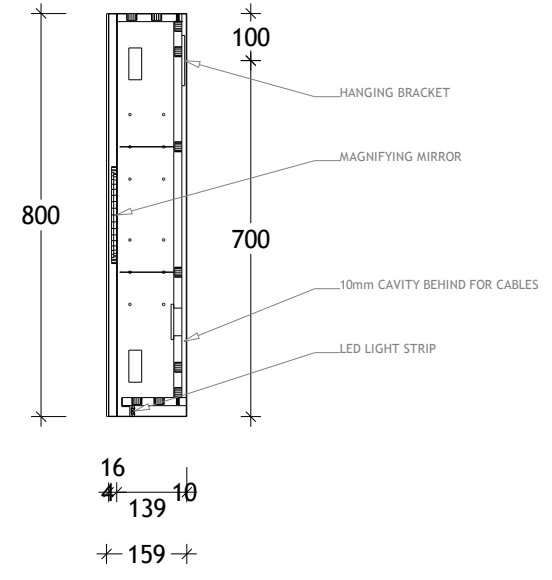

NAME:	MOONLIGHT SHAVER - MLSC7580
SIZE:	750
WK/WH:	-
CONFIGURATION:	2 DOOR

Please note: Magnified mirror and power point come standard on the right hand side unless otherwise specified