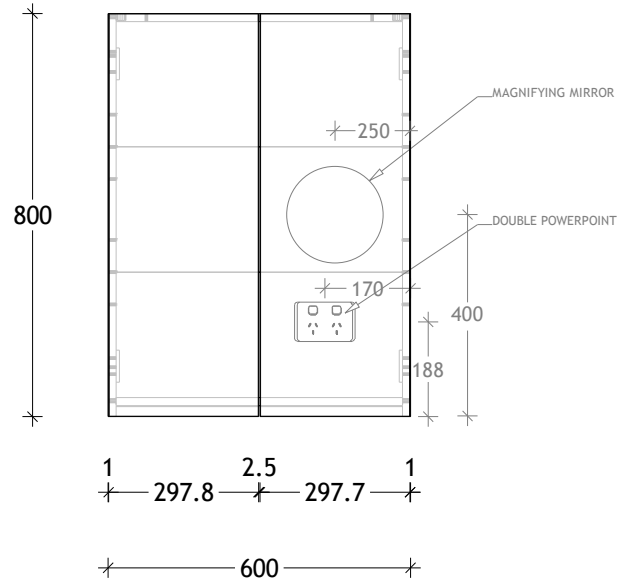

NAME:	MOONLIGHT SHAVER - MLSC6080
SIZE:	600
WK/WH:	-
CONFIGURATION:	2 DOOR

Please note: Magnified mirror and power point come standard on the right hand side unless otherwise specified