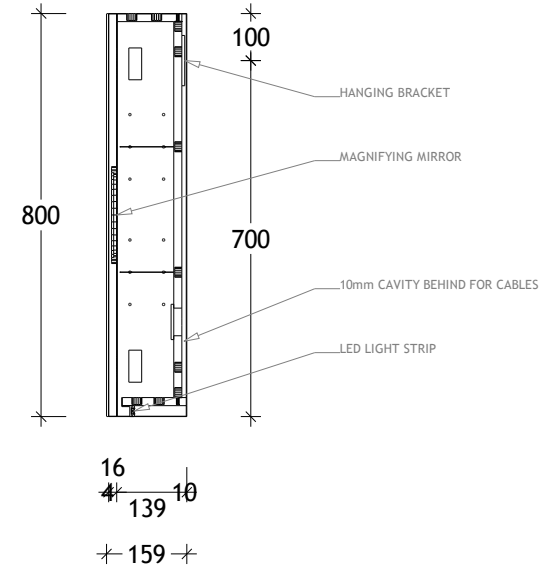

NAME:	MOONLIGHT SHAVER - MLSC6080
SIZE:	600
WK/WH:	-
CONFIGURATION:	2 DOOR

Please note: Magnified mirror and power point come standard on the right hand side unless otherwise specified