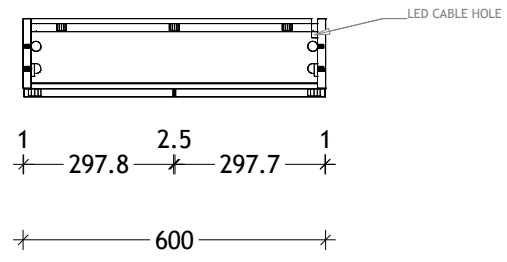

NAME:	MOONLIGHT SHAVER - MLSC6080
SIZE:	600
WK/WH:	-
CONFIGURATION:	2 DOOR

Please note: Magnified mirror and power point come standard on the right hand side unless otherwise specified