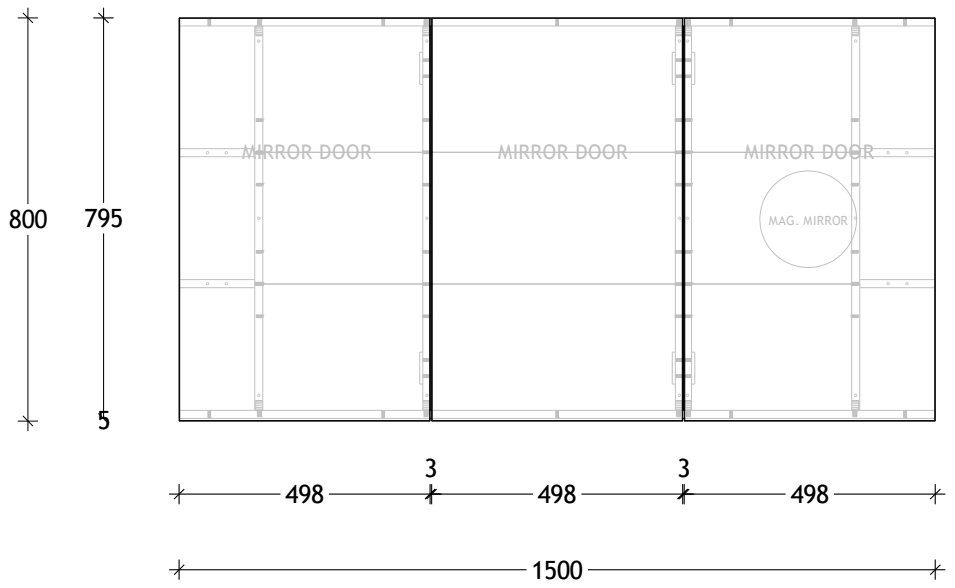

NAME:	FLIP SHAVER - FLSC15080
SIZE:	1500
WK/WH:	-
CONFIGURATION:	3 DOOR

Surround View

Please note: Magnified mirror comes standard on the right hand side unless otherwise specified