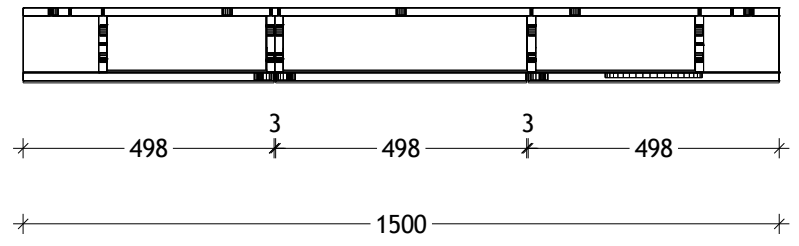

NAME:	FLIP SHAVER - FLSC15080
SIZE:	1500
WK/WH:	-
CONFIGURATION:	3 DOOR

Surround View

Please note: Magnified mirror comes standard on the right hand side unless otherwise specified