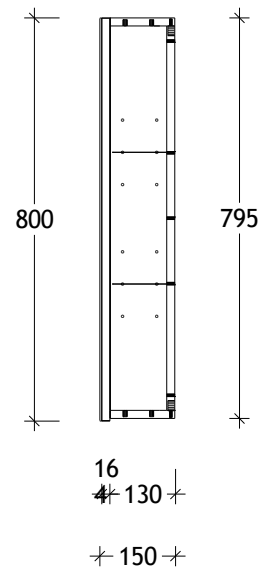

NAME:	FLIP SHAVER - FLSC15080
SIZE:	1500
WK/WH:	-
CONFIGURATION:	3 DOOR

Surround View

Please note: Magnified mirror comes standard on the right hand side unless otherwise specified