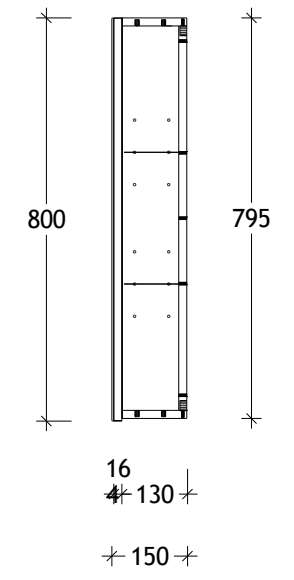

NAME:	FLIP SHAVER - FLSC9080
SIZE:	900
WK/WH:	-
CONFIGURATION:	2 DOOR

Please note: Magnified mirror comes standard on the right hand side unless otherwise specified