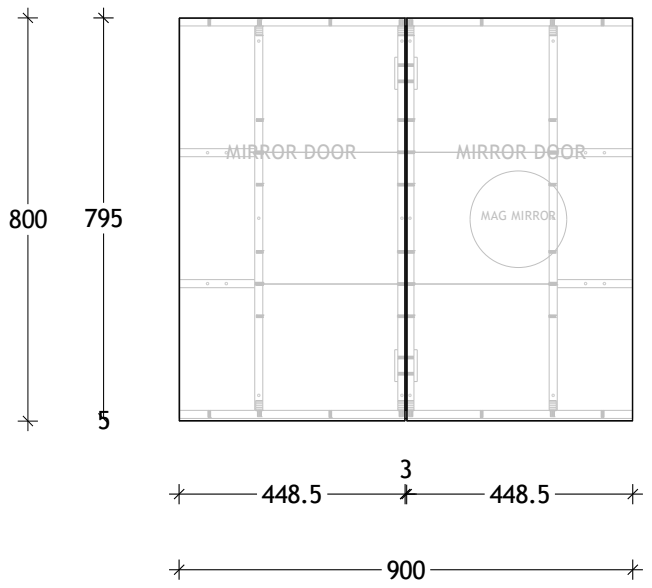

NAME:	FLIP SHAVER - FLSC9080
SIZE:	900
WK/WH:	-
CONFIGURATION:	2 DOOR

Please note: Magnified mirror comes standard on the right hand side unless otherwise specified