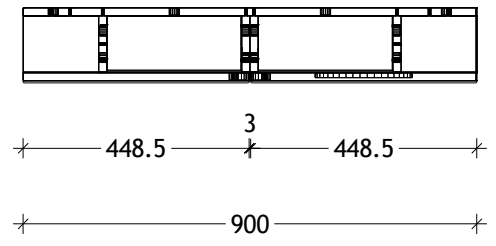

NAME:	FLIP SHAVER - FLSC9080
SIZE:	900
WK/WH:	-
CONFIGURATION:	2 DOOR

Please note: Magnified mirror comes standard on the right hand side unless otherwise specified