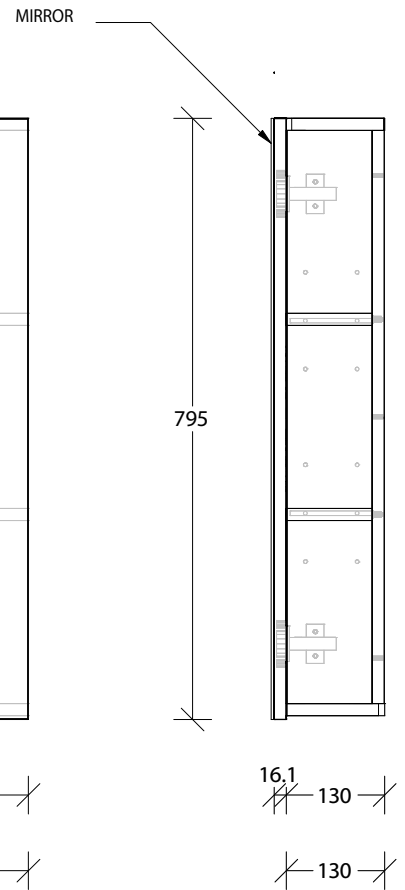

NAME:	FLIP SHAVING CABINET
SIZE:	1800
WK/WH:	-
CONFIGURATION:	4 DOOR

Please note: Magnified mirror comes standard on the right hand side unless otherwise specified