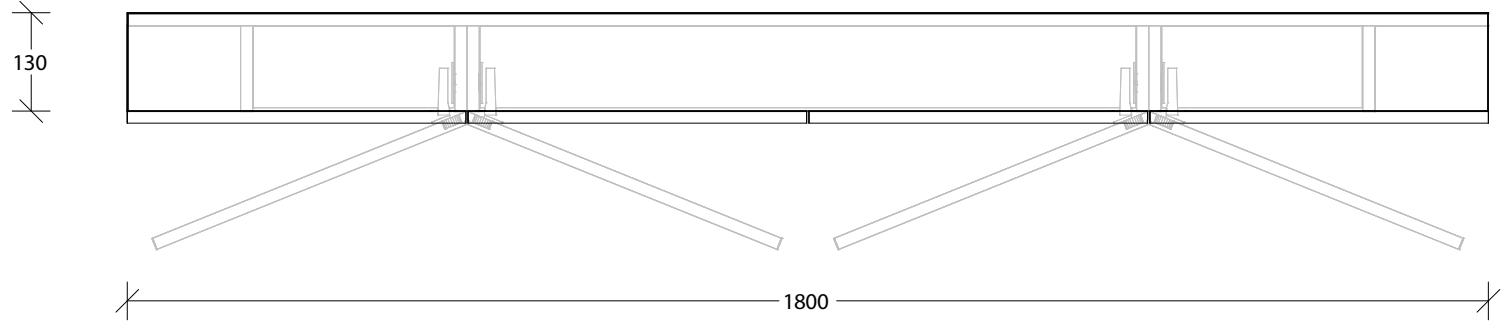

NAME:	FLIP SHAVING CABINET
SIZE:	1800
WK/WH:	-
CONFIGURATION:	4 DOOR

Please note: Magnified mirror comes standard on the right hand side unless otherwise specified