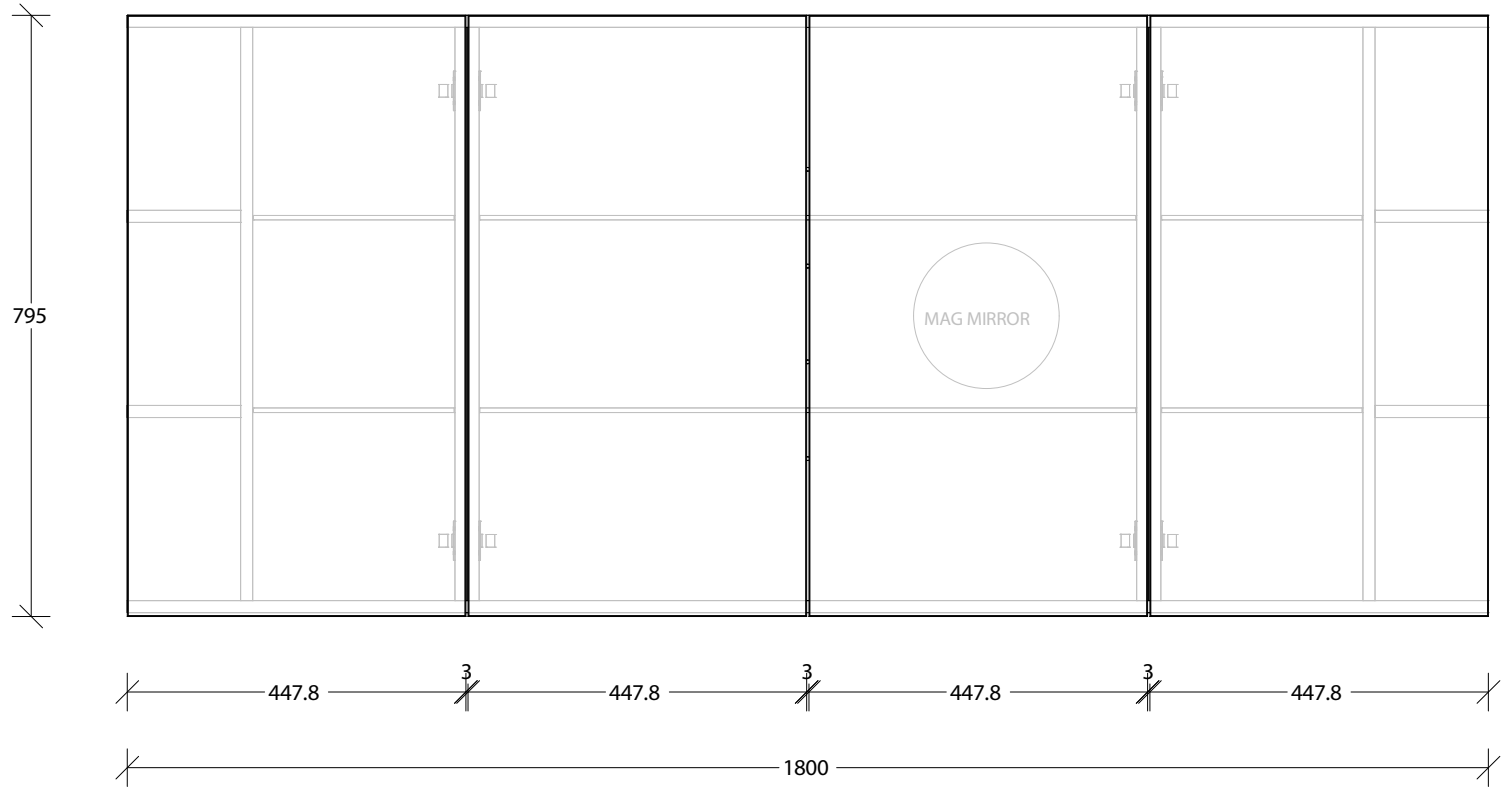

NAME:	FLIP SHAVING CABINET
SIZE:	1800
WK/WH:	-
CONFIGURATION:	4 DOOR

Please note: Magnified mirror comes standard on the right hand side unless otherwise specified