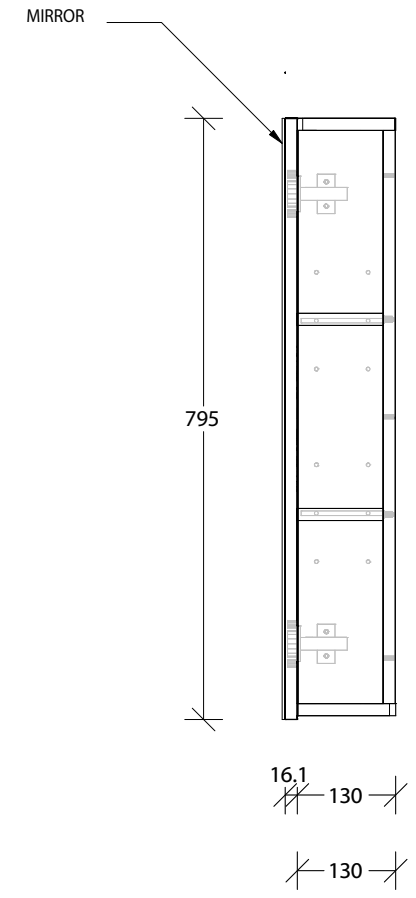

NAME:	FLIP SHAVER
SIZE:	1500
WK/WH:	-
CONFIGURATION:	4 DOOR

Please note: Magnified mirror comes standard on the right hand side unless otherwise specified