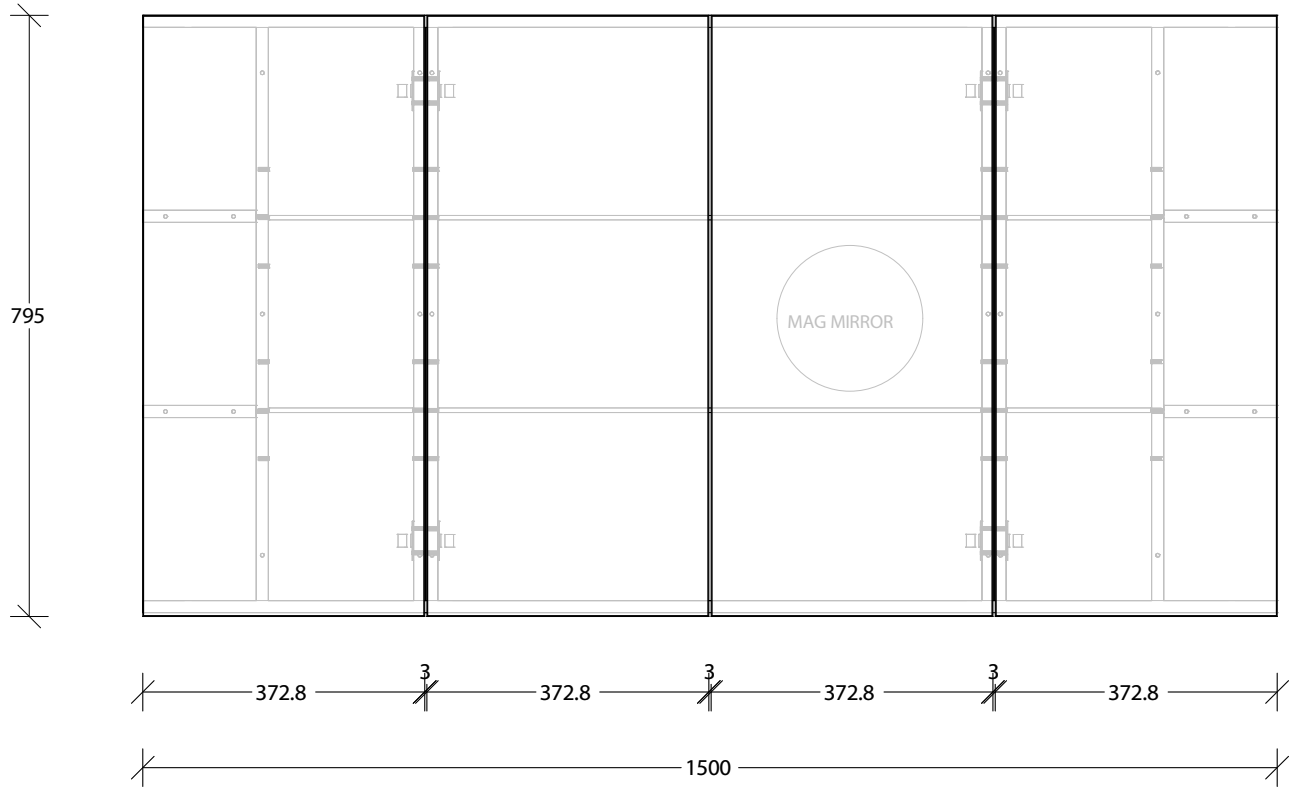

NAME:	FLIP SHAVER
SIZE:	1500
WK/WH:	-
CONFIGURATION:	4 DOOR

Please note: Magnified mirror comes standard on the right hand side unless otherwise specified