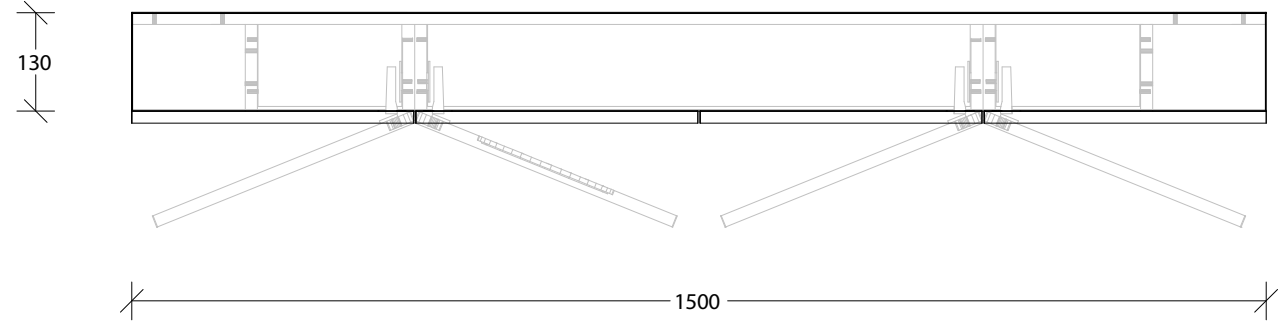

NAME:	FLIP SHAVER
SIZE:	1500
WK/WH:	-
CONFIGURATION:	4 DOOR

Please note: Magnified mirror comes standard on the right hand side unless otherwise specified