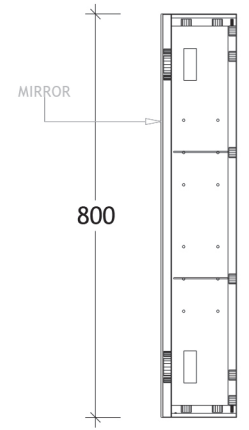

NAME:	ARCHITECTURAL SHAVER
SIZE:	500
WK/WH:	-
CONFIGURATION:	1 DOOR

1 1
 498
 500

16
 4 130
 150

1 1
 498
 500

Door comes hinged on the left hand side as standard, unless otherwise specified