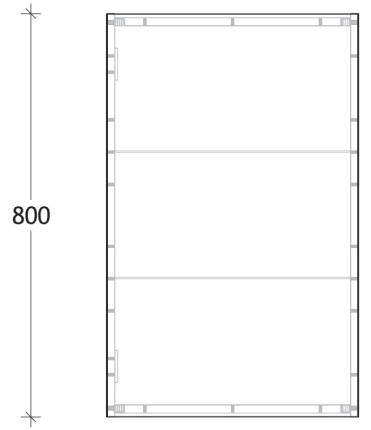

NAME:	ARCHITECTURAL SHAVER
SIZE:	500
WK/WH:	-
CONFIGURATION:	1 DOOR

1 1
 498
 500

16
 4 130
 150

1 1
 498
 500

Door comes hinged on the left hand side as standard, unless otherwise specified