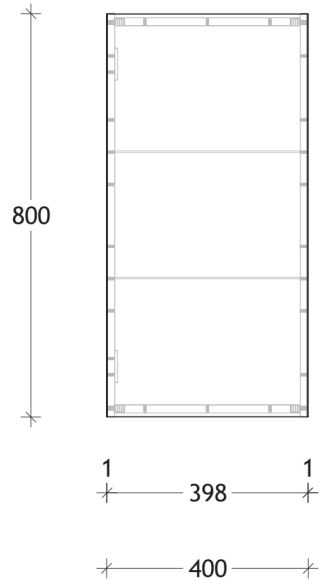

NAME:	ARCHITECTURAL SHAVER
SIZE:	400
WK/WH:	-
CONFIGURATION:	1 DOOR

Door comes hinged on the left hand side as standard, unless otherwise specified