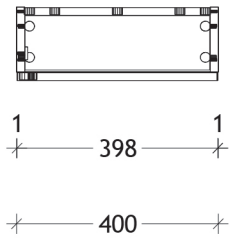

NAME:	ARCHITECTURAL SHAVER
SIZE:	400
WK/WH:	-
CONFIGURATION:	1 DOOR

Door comes hinged on the left hand side as standard, unless otherwise specified