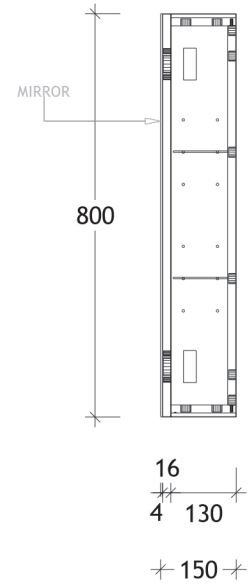

NAME:	ARCHITECTURAL SHAVER
SIZE:	400
WK/WH:	-
CONFIGURATION:	1 DOOR

Door comes hinged on the left hand side as standard, unless otherwise specified