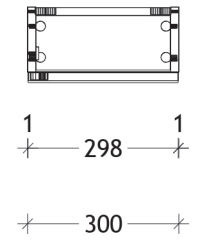

|                |                      |
|----------------|----------------------|
| NAME:          | ARCHITECTURAL SHAVER |
| SIZE:          | 300                  |
| WK/WH:         | -                    |
| CONFIGURATION: | 1 DOOR               |

Door comes hinged on the left hand side as standard, unless otherwise specified