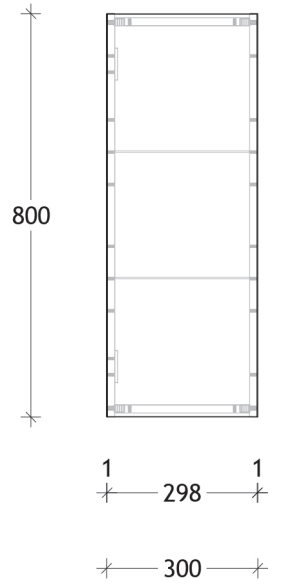

|                |                      |
|----------------|----------------------|
| NAME:          | ARCHITECTURAL SHAVER |
| SIZE:          | 300                  |
| WK/WH:         | -                    |
| CONFIGURATION: | 1 DOOR               |

Door comes hinged on the left hand side as standard, unless otherwise specified