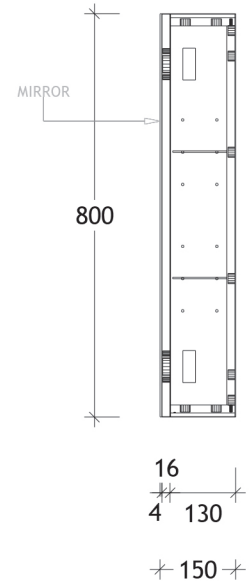

|                |                      |
|----------------|----------------------|
| NAME:          | ARCHITECTURAL SHAVER |
| SIZE:          | 300                  |
| WK/WH:         | -                    |
| CONFIGURATION: | 1 DOOR               |

Door comes hinged on the left hand side as standard, unless otherwise specified