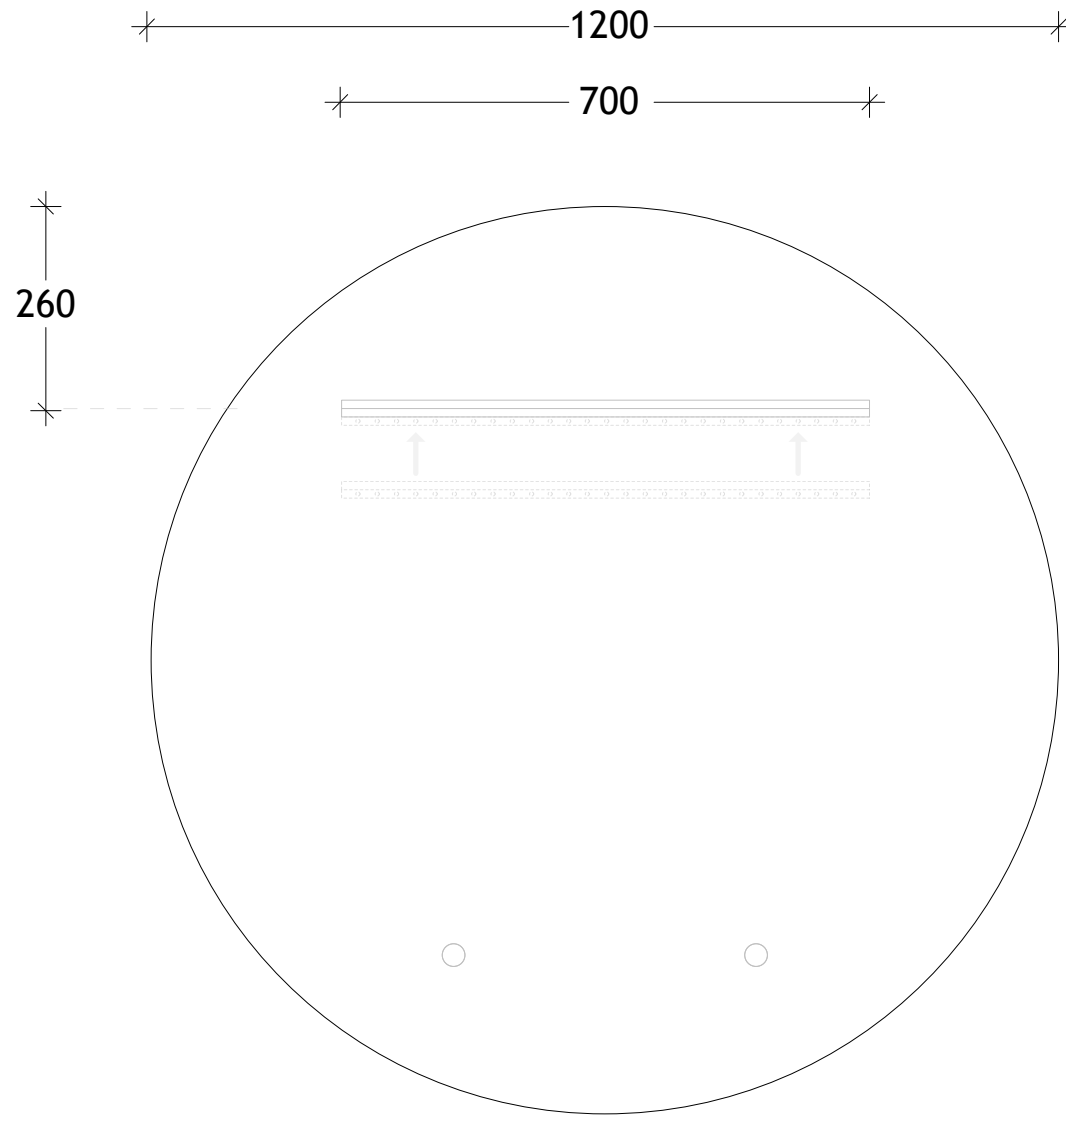

NAME:	ROUND	SMRD120120
SIZE:	1200 x 1200	
WK/WH:	WH	
CONFIGURATION:	MIRROR	

5 —   
 4.8