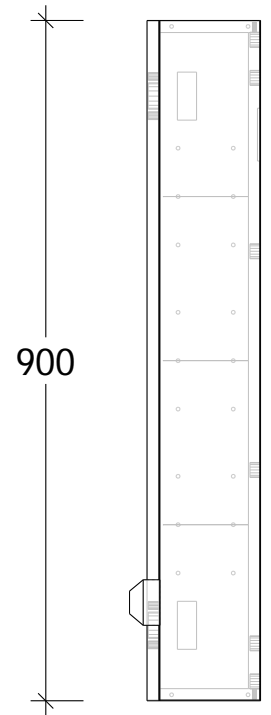

NAME:	GICV900
SIZE:	900
WK/WH:	WALL HUNG
CONFIGURATION:	LH HINGE

✂ 200 ✂

900

1  
✂ 198 ✂

✂ 200 ✂

900

16  
✂ 134 ✂

✂ 150 ✂