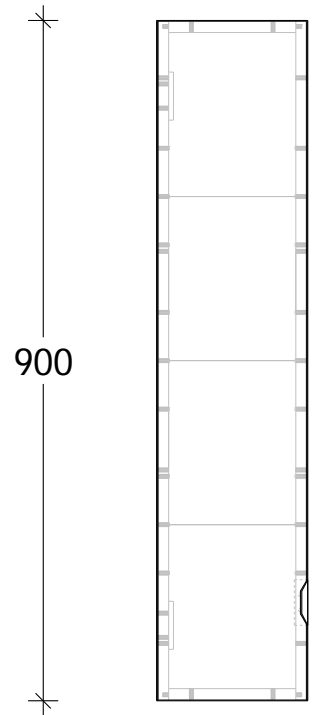

NAME:	GICV900
SIZE:	900
WK/WH:	WALL HUNG
CONFIGURATION:	LH HINGE

✂ 200 ✂

900

1  
✂ 198 ✂

✂ 200 ✂

900

16  
✂ 134 ✂

✂ 150 ✂