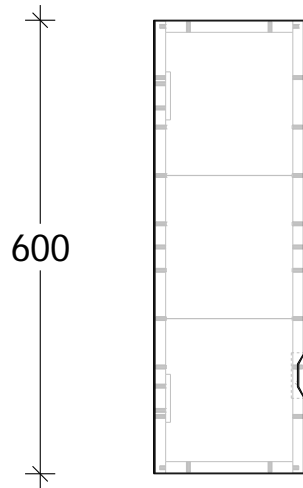

| | |
|----------------|-----------|
| NAME: | GICV600 |
| SIZE: | 600 |
| WK/WH: | WALL HUNG |
| CONFIGURATION: | LH HINGE |

✂ 200 ✂

600

1
✂ 198 ✂

✂ 200 ✂

600

16.1
✂ 134 ✂

✂ 150 ✂