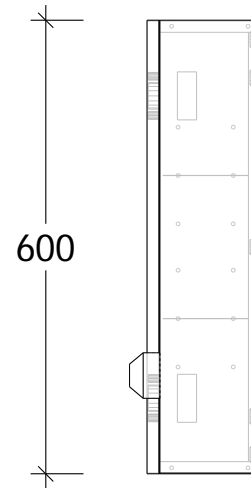

| | |
|----------------|-----------|
| NAME: | GICV600 |
| SIZE: | 600 |
| WK/WH: | WALL HUNG |
| CONFIGURATION: | LH HINGE |

✂ 200 ✂

600

1
✂ 198 ✂

✂ 200 ✂

600

16.1
✂ 134 ✂

✂ 150 ✂