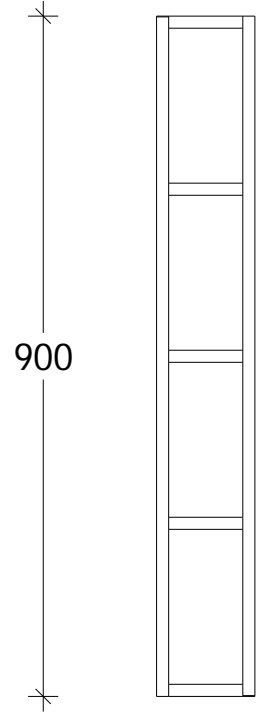

NAME:	GIOV900
SIZE:	900
WK/WH:	WALL HUNG
CONFIGURATION:	-

✂ 130 ✂

900

✂ 130 ✂

900

✂ 130 ✂