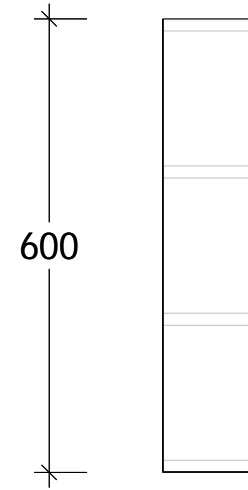

NAME:	GIOV600
SIZE:	600
WK/WH:	WALL HUNG
CONFIGURATION:	-

✂ 130 ✂

600

✂ 130 ✂

600

✂ 130 ✂