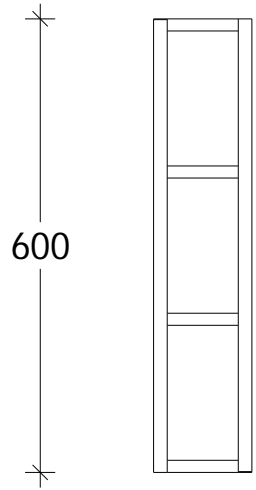

NAME:	GIOV600
SIZE:	600
WK/WH:	WALL HUNG
CONFIGURATION:	-

✂ 130 ✂

600

✂ 130 ✂

600

✂ 130 ✂