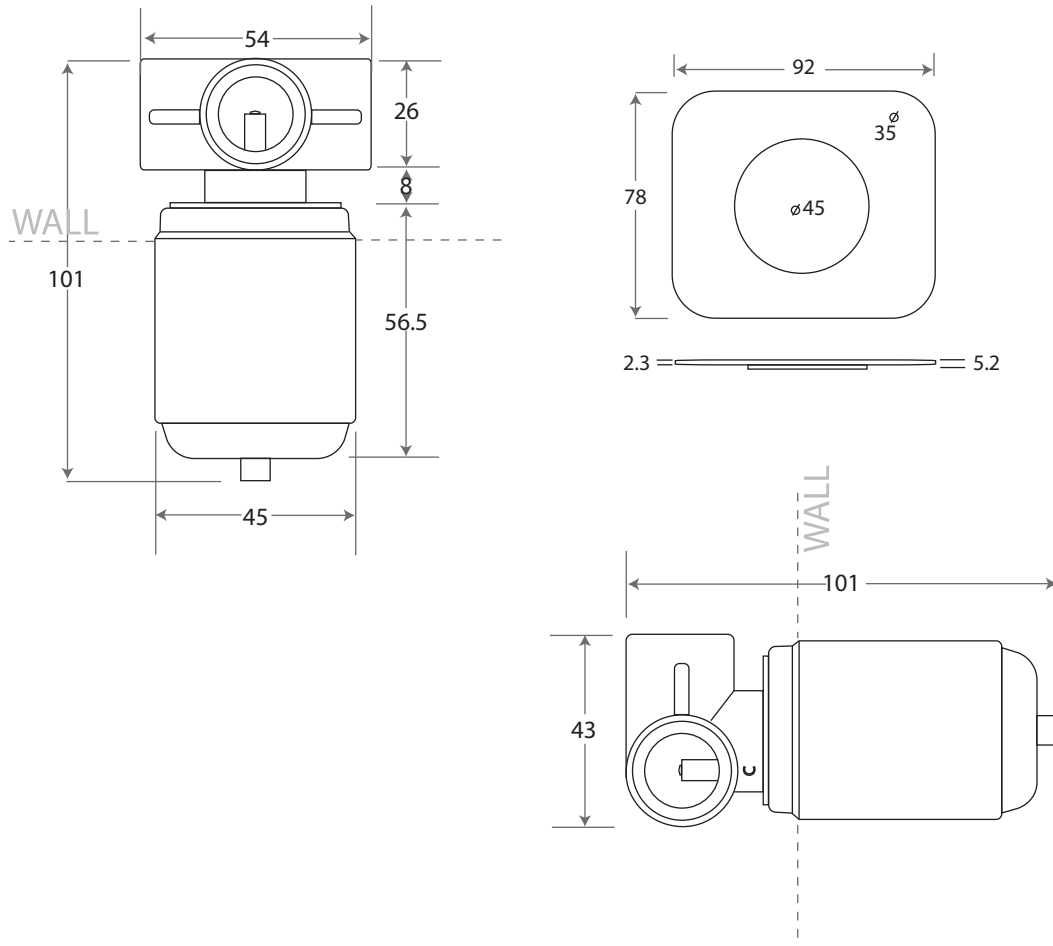

SPECIFICATIONS

MARTINI WALL MIXER

Part A

Part B