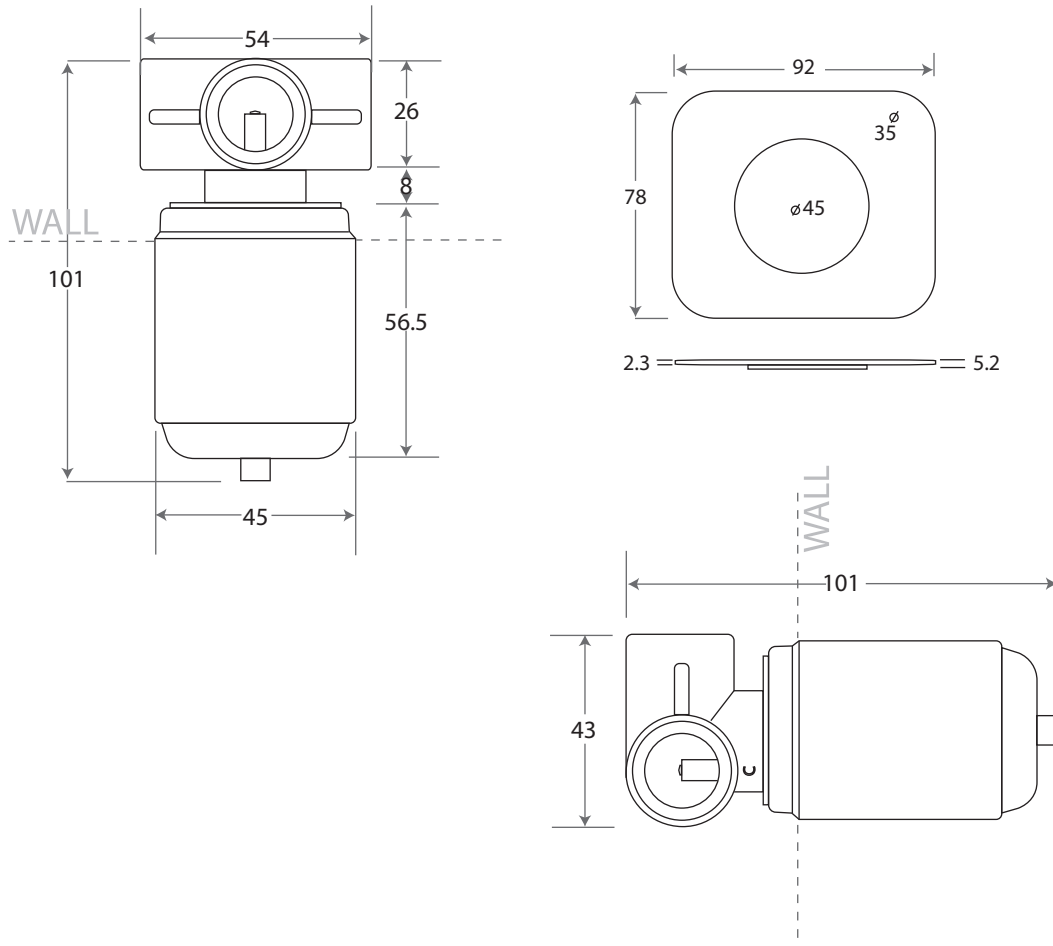

SPECIFICATIONS

COSMOPOLITAN WALL MIXER

Part A

Part B