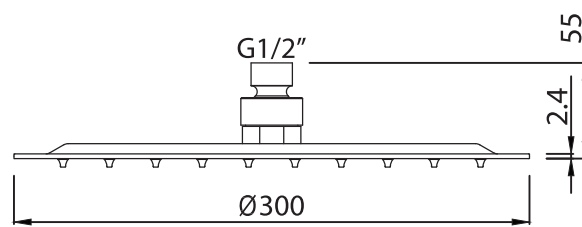

SPECIFICATIONS

COSMOPOLITAN SHOWER

Rose Only

Shower Rose With Shroud