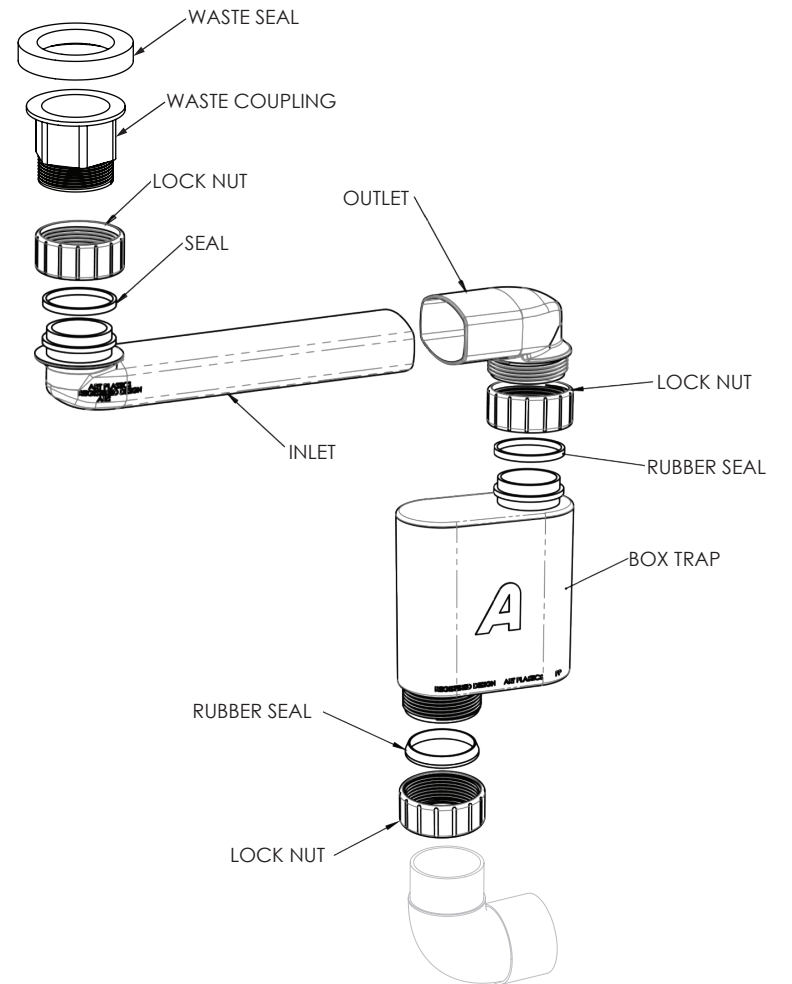

PRODUCT:	WAVERLEY 1200 CENTRE	CODE:	WAVFAS1200WHC*
SIZE:	1198W x 500D x 367H	BASIN POSITION:	CENTRE
CONFIGURATION:	ALL DRAWER, WALL HUNG	TOP:	20MM CHERRY PIE, FRIDAY, CAESARSTONE
VERSION:	03	DATE:	04/07/2023
			*DRAWING APPLIES FOR CODES ENDING: CP, FR, CS

NOTES:

DIMENSIONS ARE NOMINAL. DO NOT DRILL OR ROUGH IN UNTIL YOU HAVE RECEIVED AND MEASURED YOUR VANITY. ALL DIMENSIONS ARE IN MILLIMETRES. DO NOT MEASURE FROM DRAWING.

SPACE SAVER PLUMBING KIT INCLUDED TO CONCEAL PLUMBING BEHIND DRAWER. PLEASE NOTE THAT THE BOX TRAP IS NOT COMPATIBLE WITH ALL BASINS. RECOMMEND USING A SHORT TRAP FOR SEMI INSET BASINS.

PRODUCT:	SPACE SAVER PLUMBING KIT
CODE:	SPCSVRKIT40
OUTLET SIZE:	40MM
VERSION: 02	DATE: 29/06/2023

FINISH: WHITE

NOTES:
 DIMENSIONS ARE NOMINAL. DO NOT DRILL OR ROUGH IN UNTIL YOU HAVE RECEIVED AND MEASURED YOUR VANITY.
 ALL DIMENSIONS ARE IN MILLIMETRES. DO NOT MEASURE FROM DRAWING.
 SPACE SAVER PLUMBING KIT INCLUDED TO CONCEAL PLUMBING BEHIND DRAWER. PLEASE NOTE THAT THE BOX TRAP IS NOT COMPATIBLE WITH ALL BASINS. RECOMMEND USING A SHORT TRAP FOR SEMI INSET BASINS.