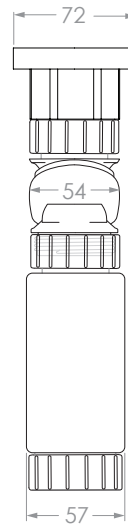

PRODUCT:	WAVERLEY 1200 CENTRE	CODE:	WAVFAS1200WHC*
SIZE:	1198W x 500D x 367H	BASIN POSITION:	CENTRE
CONFIGURATION:	ALL DRAWER, WALL HUNG	TOP:	20MM CHERRY PIE, FRIDAY, CAESARSTONE
VERSION:	03	DATE:	04/07/2023
			*DRAWING APPLIES FOR CODES ENDING: CP, FR, CS

NOTES:

DIMENSIONS ARE NOMINAL. DO NOT DRILL OR ROUGH IN UNTIL YOU HAVE RECEIVED AND MEASURED YOUR VANITY. ALL DIMENSIONS ARE IN MILLIMETRES. DO NOT MEASURE FROM DRAWING.

SPACE SAVER PLUMBING KIT INCLUDED TO CONCEAL PLUMBING BEHIND DRAWER. PLEASE NOTE THAT THE BOX TRAP IS NOT COMPATIBLE WITH ALL BASINS. RECOMMEND USING A SHORT TRAP FOR SEMI INSET BASINS.

PRODUCT:	SPACE SAVER PLUMBING KIT
CODE:	SPCSVRKIT40
OUTLET SIZE:	40MM
VERSION: 02	DATE: 29/06/2023

FINISH: WHITE

NOTES:
 DIMENSIONS ARE NOMINAL. DO NOT DRILL OR ROUGH IN UNTIL YOU HAVE RECEIVED AND MEASURED YOUR VANITY.
 ALL DIMENSIONS ARE IN MILLIMETRES. DO NOT MEASURE FROM DRAWING.
 SPACE SAVER PLUMBING KIT INCLUDED TO CONCEAL PLUMBING BEHIND DRAWER. PLEASE NOTE THAT THE BOX TRAP IS NOT COMPATIBLE WITH ALL BASINS. RECOMMEND USING A SHORT TRAP FOR SEMI INSET BASINS.