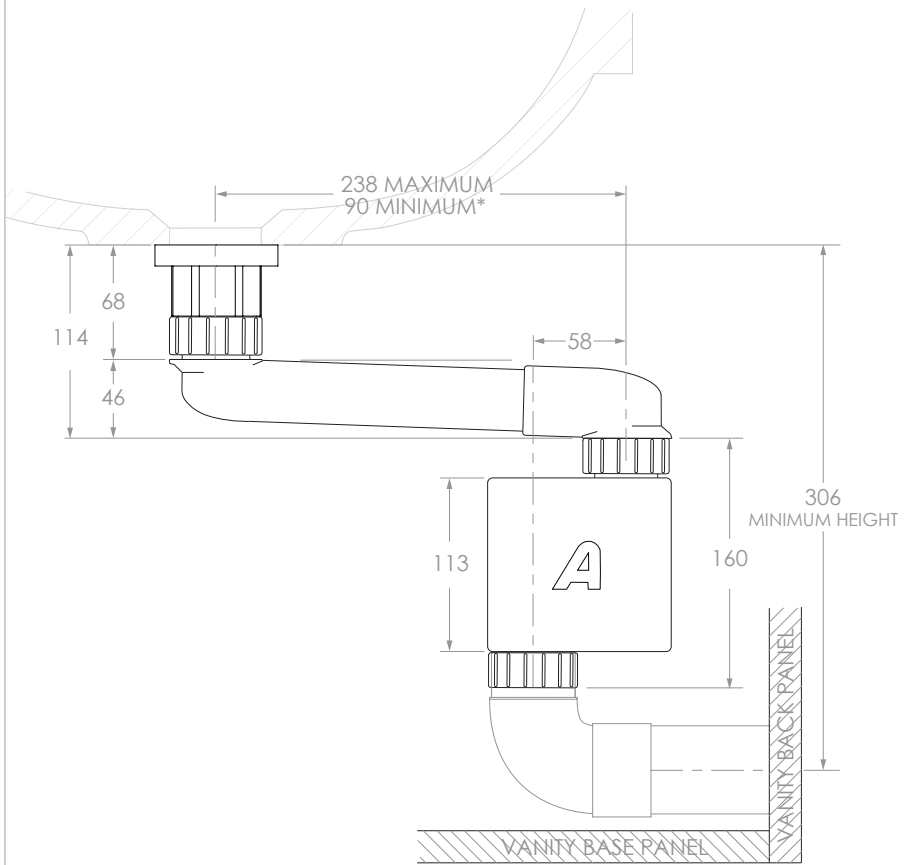

PRODUCT:	WAVERLEY 1200 CENTRE	CODE:	WAVFAS1200WHC*
SIZE:	1198W x 500D x 367H	BASIN POSITION:	CENTRE
CONFIGURATION:	ALL DRAWER, WALL HUNG	TOP:	20MM CHERRY PIE, FRIDAY, CAESARSTONE
VERSION:	03	DATE:	04/07/2023
			*DRAWING APPLIES FOR CODES ENDING: CP, FR, CS

NOTES:

DIMENSIONS ARE NOMINAL. DO NOT DRILL OR ROUGH IN UNTIL YOU HAVE RECEIVED AND MEASURED YOUR VANITY. ALL DIMENSIONS ARE IN MILLIMETRES. DO NOT MEASURE FROM DRAWING.

SPACE SAVER PLUMBING KIT INCLUDED TO CONCEAL PLUMBING BEHIND DRAWER. PLEASE NOTE THAT THE BOX TRAP IS NOT COMPATIBLE WITH ALL BASINS. RECOMMEND USING A SHORT TRAP FOR SEMI INSET BASINS.

PRODUCT:	SPACE SAVER PLUMBING KIT
CODE:	SPCSVRKIT40
OUTLET SIZE:	40MM
VERSION: 02	DATE: 29/06/2023

FINISH: WHITE

NOTES:
 DIMENSIONS ARE NOMINAL. DO NOT DRILL OR ROUGH IN UNTIL YOU HAVE RECEIVED AND MEASURED YOUR VANITY.
 ALL DIMENSIONS ARE IN MILLIMETRES. DO NOT MEASURE FROM DRAWING.
 SPACE SAVER PLUMBING KIT INCLUDED TO CONCEAL PLUMBING BEHIND DRAWER. PLEASE NOTE THAT THE BOX TRAP IS NOT COMPATIBLE WITH ALL BASINS. RECOMMEND USING A SHORT TRAP FOR SEMI INSET BASINS.